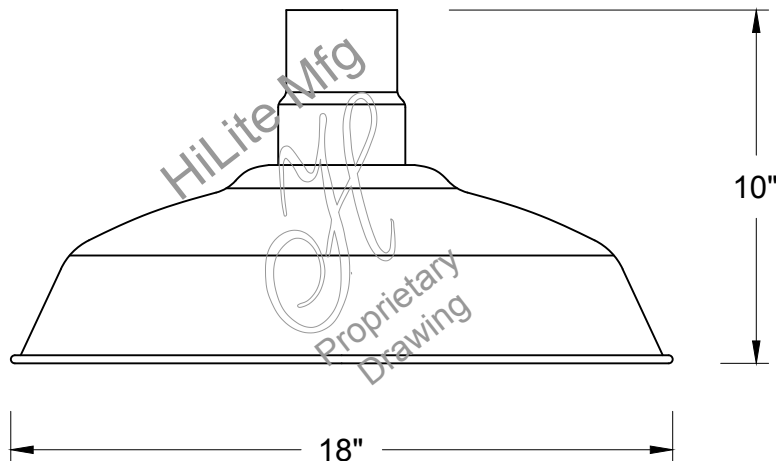

**HI-LITE MFG.
CO., INC**

13450 Monte Vista Avenue
Chino, California 91710
Telephone: (909) 465-1999
Toll Free: (800) 465-0211
Fax: (909) 465-0907
web: www.hilitemfg.com
e-mail: sales@hilitemfg.com

H-15118 Warehouse Shade Collection

Job Name:
Type:
Quantity:

FINISH -Multi-stage pretreatment procedure using materials of polyester/polished powder coat, baking enamel liquid, raw metals, and galvanized finishes.

Standard Finishes are: 91(Black), 93(White), 95(Dark Green), 96(Galvanized), BR47(Powder Coat Rust), BK01(Black Texture), GN20(Powder Coat Patina).

Upgraded Finishes are: 29, 66, 82, 90, 92, 94, 97, 99, 100, 103, 104, 105, 110, 112, 113, 114, 115, 117, 118, 119, 120, 127, 128, 129, 133, 134, 135, 136, 138, 139, 140, 11, 98, 101, 102, 137, 121, 122, 123, 124, 125, 126, 01, 22, 25, 33, 77, 89, 24, 44, 48, 49, 15, 16, 55.

(Custom finishes available).

For interior finish of fixture refer to color chart on pages 344-348.

MOUNTING - Cord, Stem, Arm, and Flush mounting available.

ACCESSORIES - CGU(Cast Guard and Glass), LCGU(Large Cast Guard and Glass), WGU(Wire Guard and Glass), LWGU(Large Wire Guard and Glass), ARN(Acorn Globe), LARN(Large Acorn Globe), WGR(Wire Guard), SK(Swivel Knuckle) and FX(Flexible tubing for cord mounted fixture only) available.

REFLECTOR - Heavy duty, spun shade, aluminum 6061-0 and/or 1100-0, galvanized 22 gauge, steel 20/22 gauge, copper 032/040 and brass 032/040 construction. Dependant on finish.

SOCKETS/LAMPS - Available in:

Incandescent

- rated 200 watt max/120 volt, medium base.

Compact Fluorescent(CFL)

- rated 13/18/26/32/42/57 watt max/120/277 volt, GX24Q base.

Metal Halide(MH)

- rated 35/50/70/100/150/175 watt max/120/208/240/277 volt, medium base, 4KV socket.

High Pressure Sodium(HPS)

- rated 50/70/100/150 watt max/120/277 volt, medium base.

Light-Emitted Diode(LED)

-See LED specification sheet.

MADE IN THE U.S.A.

Suitable for wet location.
(Except when cord mounted)