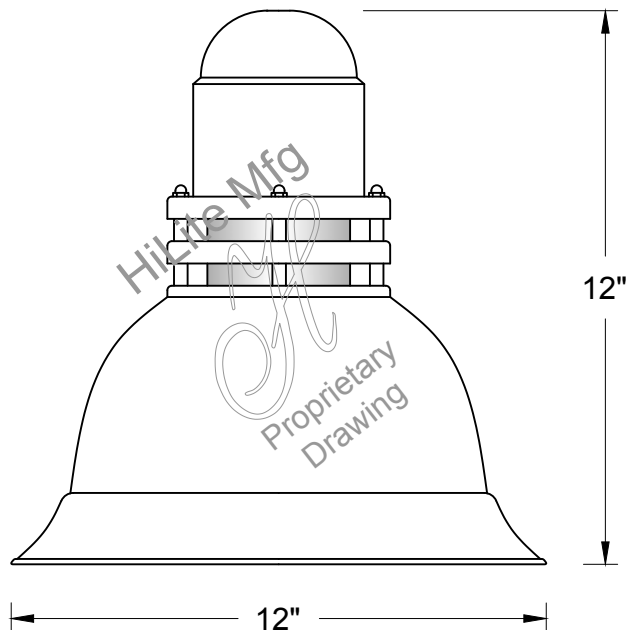

H-52012

Titan Collection

Job Name:	_____
Type:	_____
Quantity:	_____

**HI-LITE MFG.
CO., INC**

13450 Monte Vista Avenue
Chino, California 91710
Telephone: (909) 465-1999
Toll Free: (800) 465-0211
Fax: (909) 465-0907
web: www.hilitemfg.com
e-mail: sales@hilitemfg.com

FINISH -Offered in exceptional finishes, comprised of: polyester/polished powder coat, baking enamel liquid, raw metal, or galvanized finishes.

Standard Finishes are: 91(Black), 93(White), 95(Dark Green), 96(Galvanized), BR47(Powder Coat Rust), BK01(Black Texture), GN20(Powder Coat Patina).

Upgraded Finishes are: 29, 66, 82, 90, 92, 94, 97, 99, 100, 103, 104, 105, 110, 112, 113, 114, 115, 117, 118, 119, 120, 127, 128, 129, 133, 134, 135, 136, 98, 101, 102, 137, 138, 139, 140, 121, 122, 123, 124, 125, 126, 01, 22, 25, 33, 77, 89, 24, 44, 48, 49.

For interior finish of fixture refer to color chart on pages 344-348.

MOUNTING - Cord, Stem, Arm, and Flush mounting available.

ACCESSORIES - WGR(Wire Guard), SK(Swivel Knuckle), FX(Flexible Tubing), BGPC(Conical), BGPD(Domed), CAL(Clear Acrylic Layer), BAL(Blue Acrylic Layer), RAL(Red Acrylic Layer) and GNAL(Green Acrylic Layer) available.

REFLECTOR - Heavy duty, spun shade, aluminum 6061-0 and/or 1100-0, galvanized 22 gauge, steel 20/22 gauge, copper 032/040 and brass 032/040 construction. Dependant on finish.

SOCKETS/LAMPS - Available in:

- Incandescent
  - rated 100 watt max/120 volt, medium base.
- Compact Fluorescent(CFL)
  - rated 13/18/26/32/42/57 watt max/120/277 volt, GX24Q base.
- Metal Halide(MH)
  - rated 35/50/70/100/150/175 watt max/120/208/240/277 volt, medium base, 4KV socket.
- High Pressure Sodium(HPS)
  - rated 50/70/100/150 watt max/120/277 volt, medium base.
- Light-Emitted Diode(LED)
  - -See LED specification sheet.

LENS OPTION - CLR(Clear), RIB(Clear Ribbed), FR(Frost), RD(Red), BL(Blue), GRN(Green), AM(Amber) and AMC(Amber Crackle) available.

MADE IN THE U.S.A.

Suitable for wet location.
(Except when cord mounted)