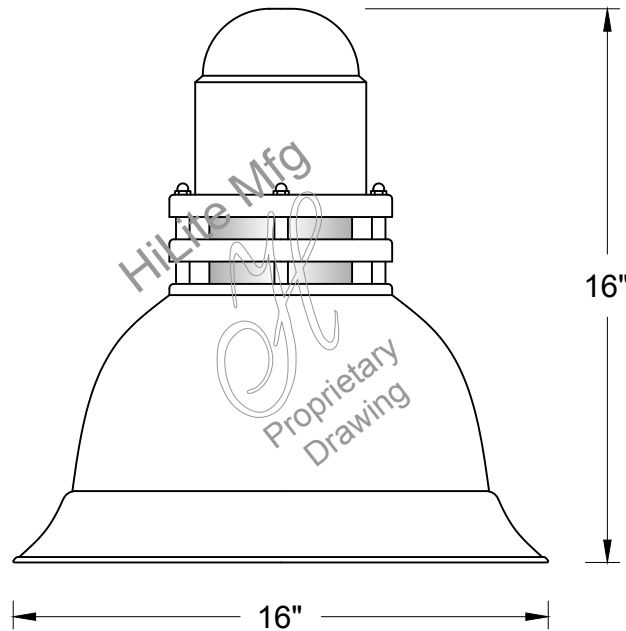

**HI-LITE MFG.
CO., INC**

13450 Monte Vista Avenue
Chino, California 91710
Telephone: (909) 465-1999
Toll Free: (800) 465-0211
Fax: (909) 465-0907
web: www.hilitemfg.com
e-mail: sales@hilitemfg.com

**H-52016
Titan Collection**

Job Name: _____
Type: _____
Quantity: _____

FINISH -Offered in exceptional finishes, comprised of: polyester/polished powder coat, baking enamel liquid, raw metal, or galvanized finishes.

Standard Finishes are: 91(Black), 93(White), 95(Dark Green), 96(Galvanized), BR47(Powder Coat Rust), BK01(Black Texture), GN20(Powder Coat Patina).

Upgraded Finishes are: 29, 66, 82, 90, 92, 94, 97, 99, 100, 103, 104, 105, 110, 112, 113, 114, 115, 117, 118, 119, 120, 127, 128, 129, 133, 134, 135, 136, 98, 101, 102, 137, 138, 139, 140, 121, 122, 123, 124, 125, 126, 01, 22, 25, 33, 77, 89, 24, 44, 48, 49.

For interior finish of fixture refer to color chart on pages 344-348.

MOUNTING - Cord, Stem, Arm, and Flush mounting available.

ACCESSORIES - WGR(Wire Guard), SK(Swivel Knuckle), FX(Flexible Tubing), BGPC(Conical), BGPD(Domed), CAL(Clear Acrylic Layer), BAL(Blue Acrylic Layer), RAL(Red Acrylic Layer), GNAL(Green Acrylic Layer), CLLS(Conical Lens) and SFL(Smooth Flat Lens) available.

REFLECTOR - Heavy duty, spun shade, aluminum 6061-0 and/or 1100-0, galvanized 22 gauge, steel 20/22 gauge, copper 032/040 and brass 032/040 construction. Dependant on finish.

SOCKETS/LAMPS - Available in:

Incandescent

- rated 200 watt max/120 volt, medium base.

Compact Fluorescent(CFL)

- rated 13/18/26/32/42/57 watt max/120/277 volt, GX24Q base.

Metal Halide(MH)

- rated 35/50/70/100/150/175 watt max/120/208/240/277 volt, medium base, 4KV socket.

High Pressure Sodium(HPS)

- rated 50/70/100/150 watt max/120/277 volt, medium base.

Light-Emitted Diode(LED)

-See LED specification sheet.

LENS OPTION - CLR(Clear), RIB(Clear Ribbed), FR(Frost), RD(Red), BL(Blue), GRN(Green), AM(Amber) and AMC(Amber Crackle) available.

MADE IN THE U.S.A.

Suitable for wet location.
(Except when cord mounted)