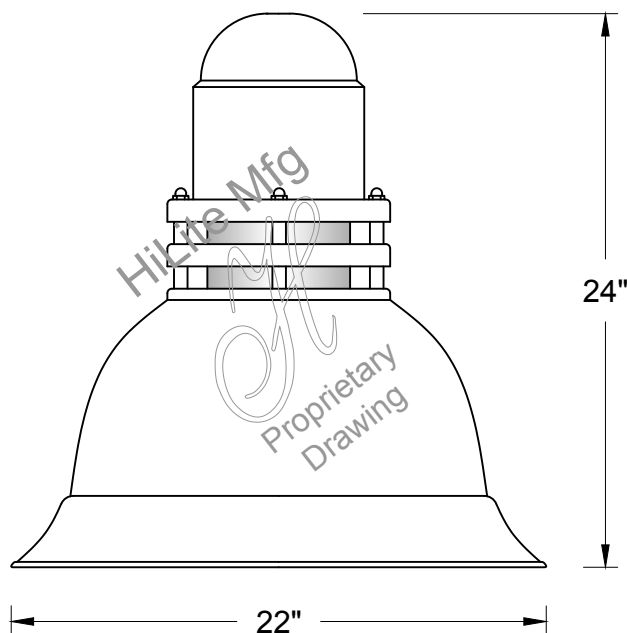

H-52022

Titan Collection

Job Name:	_____
Type:	_____
Quantity:	_____

**HI-LITE MFG.
CO., INC**

13450 Monte Vista Avenue
Chino, California 91710
Telephone: (909) 465-1999
Toll Free: (800) 465-0211
Fax: (909) 465-0907
web: www.hilitemfg.com
e-mail: sales@hilitemfg.com

FINISH -Offered in exceptional finishes, comprised of: polyester/polished powder coat, baking enamel liquid, raw metal, or galvanized finishes.

Standard Finishes are: 91(Black), 93(White), 95(Dark Green), 96(Galvanized), BR47(Powder Coat Rust), BK01(Black Texture), GN20(Powder Coat Patina).

Upgraded Finishes are: 29, 66, 82, 90, 92, 94, 97, 99, 100, 103, 104, 105, 110, 112, 113, 114, 115, 117, 118, 119, 120, 127, 128, 129, 133, 134, 135, 136, 98, 101, 102, 137, 138, 139, 140, 121, 122, 123, 124, 125, 126.

For interior finish of fixture refer to color chart on pages 344-348.

MOUNTING - Cord, Stem, Arm, and Flush mounting available.

ACCESSORIES - WGR(Wire Guard), SK(Swivel Knuckle), FX(Flexible Tubing), BGPC(Conical), BGPD(Domed), CAL(Clear Acrylic Layer), BAL(Blue Acrylic Layer), RAL(Red Acrylic Layer), GNAL(Green Acrylic Layer), CLLS(Conical Lens) and SFL(Smooth Flat Lens) available.

REFLECTOR - Heavy duty, spun shade, aluminum 6061-0 and/or 1100-0, galvanized 22 gauge, steel 20/22 gauge, copper 032/040 and brass 032/040 construction. Dependant on finish.

SOCKETS/LAMPS - Available in:

- Incandescent
  - rated 200 watt max/120 volt, medium base.
- Compact Fluorescent(CFL)
  - rated 13/18/26/32/42/57 watt max/120/277 volt, GX24Q base.
- Metal Halide(MH)
  - rated 35/50/70/100/150/175 watt max/120/208/240/277 volt, medium base, 4KV socket.
- High Pressure Sodium(HPS)
  - rated 50/70/100/150 watt max/120/277 volt, medium base.
- Light-Emitted Diode(LED)
  - -See LED specification sheet.

LENS OPTION - CLR(Clear) and FR(Frost) available.

MADE IN THE U.S.A.

Suitable for wet location.
(Except when cord mounted)