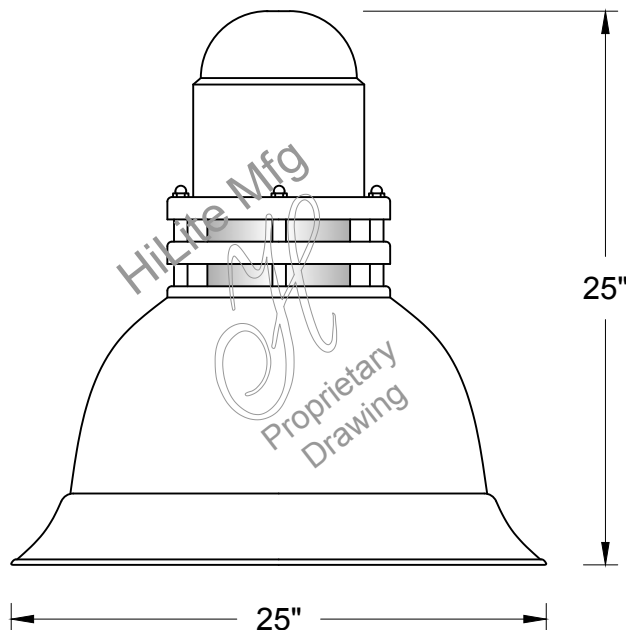

**HI-LITE MFG.
CO., INC**

13450 Monte Vista Avenue
Chino, California 91710
Telephone: (909) 465-1999
Toll Free: (800) 465-0211
Fax: (909) 465-0907
web: www.hilitemfg.com
e-mail: sales@hilitemfg.com

**H-52025
Titan Collection**

Job Name: _____
Type: _____
Quantity: _____

FINISH -Offered in exceptional finishes, comprised of: polyester/polished powder coat, baking enamel liquid, raw metal, or galvanized finishes.

Standard Finishes are: 91(Black), 93(White), 95(Dark Green), 96(Galvanized), BR47(Powder Coat Rust), BK01(Black Texture), GN20(Powder Coat Patina).

Upgraded Finishes are: 29, 66, 82, 90, 92, 94, 97, 99, 100, 103, 104, 105, 110, 112, 113, 114, 115, 117, 118, 119, 120, 127, 128, 129, 133, 134, 135, 136, 98, 101, 102, 137, 138, 139, 140, 121, 122, 123, 124, 125, 126.

For interior finish of fixture refer to color chart on pages 344-348.

MOUNTING - Cord, Stem, Arm, and Flush mounting available.

ACCESSORIES - WGR(Wire Guard), SK(Swivel Knuckle), FX(Flexible Tubing), BGPC(Conical), BGPD(Domed), CAL(Clear Acrylic Layer), BAL(Blue Acrylic Layer), RAL(Red Acrylic Layer), GNAL(Green Acrylic Layer) and DPL(Drop Lens) available.

REFLECTOR - Heavy duty, spun shade, aluminum 6061-0 and/or 1100-0, galvanized 22 gauge, steel 20/22 gauge, copper 032/040 and brass 032/040 construction. Dependant on finish.

SOCKETS/LAMPS - Available in:

Incandescent

- rated 200 watt max/120 volt, medium base.

Compact Fluorescent(CFL)

- rated 13/18/26/32/42/57 watt max/120/277 volt, GX24Q base.

Metal Halide(MH)

- rated 35/50/70/100/150/175 watt max/120/208/240/277 volt, medium base, 4KV socket.

High Pressure Sodium(HPS)

- rated 50/70/100/150 watt max/120/277 volt, medium base.

Light-Emitted Diode(LED)

-See LED specification sheet.

LENS OPTION - CLR(Clear) and FR(Frost) available.

MADE IN THE U.S.A.

Suitable for wet location.
(Except when cord mounted)