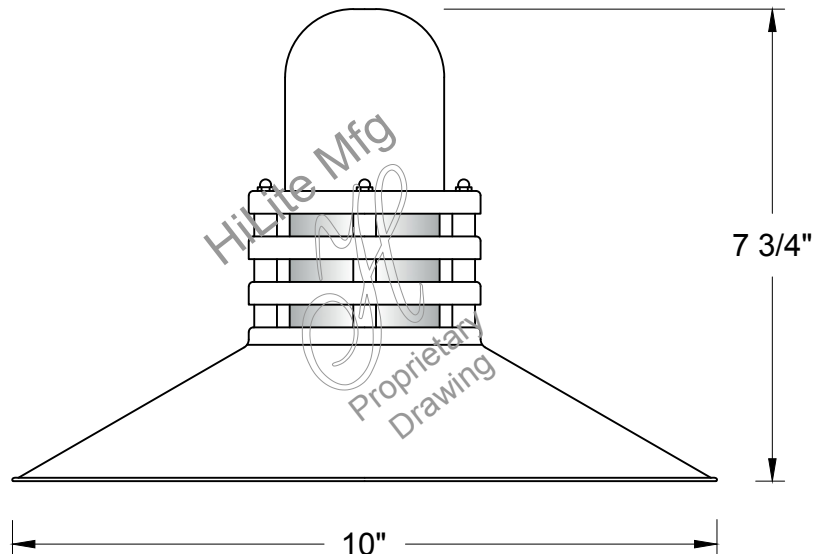

H-91410 Mars Collection

Job Name:
Type:
Quantity:

**HI-LITE MFG.
CO., INC**

13450 Monte Vista Avenue
Chino, California 91710
Telephone: (909) 465-1999
Toll Free: (800) 465-0211
Fax: (909) 465-0907
web: www.hilitemfg.com
e-mail: sales@hilitemfg.com

FINISH - Offered in exceptional finishes, comprised of: polyester/polished powder coat, baking enamel liquid, raw metal, or galvanized finishes.

Standard Finishes are: 91(Black), 93(White), 95(Dark Green), 96(Galvanized), BR47(Powder Coat Rust), BK01(Black Texture), GN20(Powder Coat Patina).

Upgraded Finishes are: 29, 66, 82, 90, 92, 94, 97, 99, 100, 103, 104, 105, 110, 112, 113, 114, 115, 117, 118, 119, 120, 127, 128, 129, 133, 134, 135, 136, 98, 101, 102, 137, 138, 139, 140, 121, 122, 123, 124, 125, 126, 11, 01, 22, 25, 33, 77, 89, 24, 44, 48, 49, 15, 16.

For interior finish of fixture refer to color chart on pages 344-348.

MOUNTING - Cord, Stem, Arm, and Flush mounting available.

ACCESSORIES - SK(Swivel Knuckle), FX(Flexible Tubing for cord mounted fixture only), CAL(Clear Acrylic Layer), BAL(Blue Acrylic Layer), RAL(Red Acrylic Layer) and GNAL(Green Acrylic Layer) available.

REFLECTOR - Heavy duty, spun shade, aluminum 6061-0 and/or 1100-0, galvanized 22 gauge, steel 20/22 gauge, copper 032/040 and brass 032/040 construction. Dependant on finish.

SOCKETS/LAMPS - Available in:

- Incandescent
  - rated 100 watt max/120 volt, medium base.
- Compact Fluorescent(CFL)
  - rated 13/18/26/32 watt max/120/277 volt, GX24Q base.
- Metal Halide(MH)
  - rated 35/50/70/100 watt max/120/208/240/277 volt, medium base, 4KV socket.
- High Pressure Sodium(HPS)
  - rated 50/70/100 watt max/120/277 volt, medium base.
- Light-Emitted Diode(LED)
  - -See LED specification sheet.

LENS OPTION - CLR(Clear), RIB(Clear Ribbed), FR(Frost), RD(Red), BL(Blue), GRN(Green), AM(Amber) and AMC(Amber Crackle) available.

MADE IN THE U.S.A.

Suitable for wet location.
(Except when cord mounted)