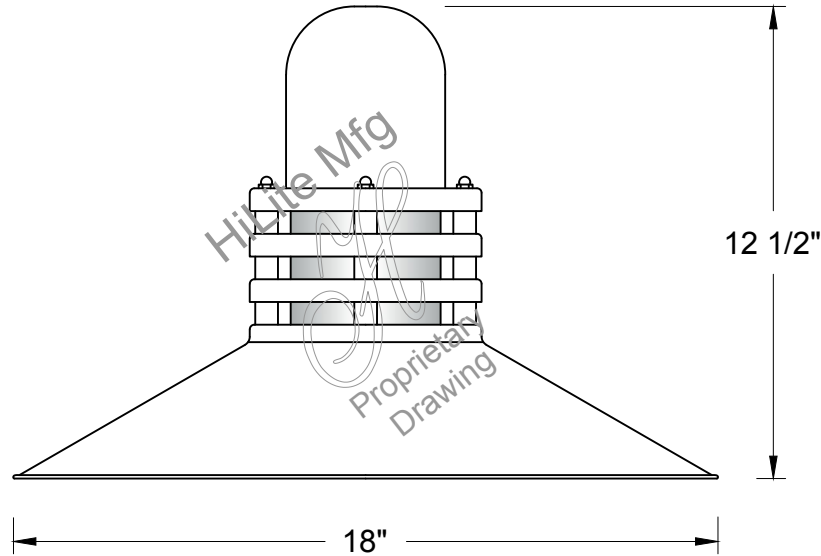

**HI-LITE MFG.
CO., INC**

13450 Monte Vista Avenue
Chino, California 91710
Telephone: (909) 465-1999
Toll Free: (800) 465-0211
Fax: (909) 465-0907
web: www.hilitemfg.com
e-mail: sales@hilitemfg.com

**H-91418
Mars Collection**

Job Name: _____
Type: _____
Quantity: _____

FINISH -Offered in exceptional finishes, comprised of: polyester/polished powder coat, baking enamel liquid, raw metal, or galvanized finishes.

Standard Finishes are: 91(Black), 93(White), 95(Dark Green), 96(Galvanized), BR47(Powder Coat Rust), BK01(Black Texture), GN20(Powder Coat Patina).

Upgraded Finishes are: 29, 66, 82, 90, 92, 94, 97, 99, 100, 103, 104, 105, 110, 112, 113, 114, 115, 117, 118, 119, 120, 127, 128, 129, 133, 134, 135, 136, 98, 101, 102, 137, 138, 139, 140, 121, 122, 123, 124, 125, 126, 11, 01, 22, 25, 33, 77, 89, 24, 44, 48, 49, 15, 16.

For interior finish of fixture refer to color chart on pages 344-348.

MOUNTING - Cord, Stem, Arm, and Flush mounting available.

ACCESSORIES - SK(Swivel Knuckle), FX(Flexible Tubing for cord mounted fixture only), CAL(Clear Acrylic Layer), BAL(Blue Acrylic Layer), RAL(Red Acrylic Layer) and GNAL(Green Acrylic Layer) available.

REFLECTOR - Heavy duty, spun shade, aluminum 6061-0 and/or 1100-0, galvanized 22 gauge, steel 20/22 gauge, copper 032/040 and brass 032/040 construction. Dependant on finish.

SOCKETS/LAMPS - Available in:

Incandescent

- rated 200 watt max/120 volt, medium base.

Compact Fluorescent(CFL)

- rated 13/18/26/32/42/57 watt max/120/277 volt, GX24Q base.

Metal Halide(MH)

- rated 35/50/70/100/150/175 watt max/120/208/240/277 volt, medium base, 4KV socket.

High Pressure Sodium(HPS)

- rated 50/70/100/150 watt max/120/277 volt, medium base.

Light-Emitted Diode(LED)

-See LED specification sheet.

LENS OPTION - CLR(Clear), RIB(Clear Ribbed), FR(Frost), RD(Red), BL(Blue), GRN(Green), AM(Amber) and AMC(Amber Crackle) available.

MADE IN THE U.S.A.

Suitable for wet location.
(Except when cord mounted)