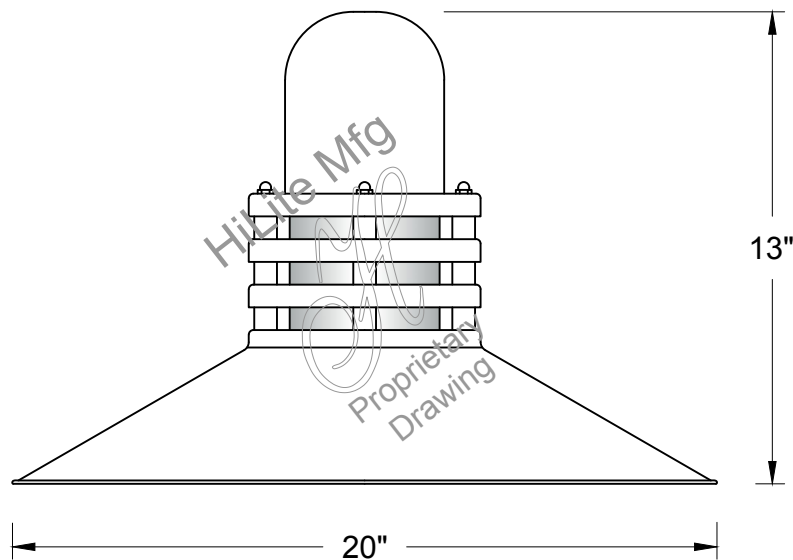

H-91420

Mars Collection

Job Name:	_____
Type:	_____
Quantity:	_____

HI-LITE MFG.
CO., INC

13450 Monte Vista Avenue
Chino, California 91710
Telephone: (909) 465-1999
Toll Free: (800) 465-0211
Fax: (909) 465-0907
web: www.hilitemfg.com
e-mail: sales@hilitemfg.com

FINISH -Offered in exceptional finishes, comprised of: polyester/polished powder coat, baking enamel liquid, raw metal, or galvanized finishes.

Standard Finishes are: 91(Black), 93(White), 95(Dark Green), 96(Galvanized), BR47(Powder Coat Rust), BK01(Black Texture), GN20(Powder Coat Patina).

Upgraded Finishes are: 29, 66, 82, 90, 92, 94, 97, 99, 100, 103, 104, 105, 110, 112, 113, 114, 115, 117, 118, 119, 120, 127, 128, 129, 133, 134, 135, 136, 98, 101, 102, 137, 138, 139, 140, 121, 122, 123, 124, 125, 126, 11, 01, 22, 25, 33, 77, 89, 24, 44, 48, 49, 15, 16.

For interior finish of fixture refer to color chart on pages 344-348.

MOUNTING - Cord, Stem, Arm, and Flush mounting available.

ACCESSORIES - SK(Swivel Knuckle), FX(Flexible Tubing for cord mounted fixture only), CAL(Clear Acrylic Layer), BAL(Blue Acrylic Layer), RAL(Red Acrylic Layer) and GNAL(Green Acrylic Layer) available.

REFLECTOR - Heavy duty, spun shade, aluminum 6061-0 and/or 1100-0, galvanized 22 gauge, steel 20/22 gauge, copper 032/040 and brass 032/040 construction. Dependant on finish.

SOCKETS/LAMPS - Available in:

Incandescent

- rated 200 watt max/120 volt, medium base.

Compact Fluorescent(CFL)

- rated 13/18/26/32/42/57 watt max/120/277 volt, GX24Q base.

Metal Halide(MH)

- rated 35/50/70/100/150/175 watt max/120/208/240/277 volt, medium base, 4KV socket.

High Pressure Sodium(HPS)

- rated 50/70/100/150 watt max/120/277 volt, medium base.

Light-Emitted Diode(LED)

-See LED specification sheet.

LENS OPTION - CLR(Clear), RIB(Clear Ribbed), FR(Frost), RD(Red), BL(Blue), GRN(Green), AM(Amber) and AMC(Amber Crackle) available.

MADE IN THE U.S.A.

Suitable for wet location.
(Except when cord mounted)