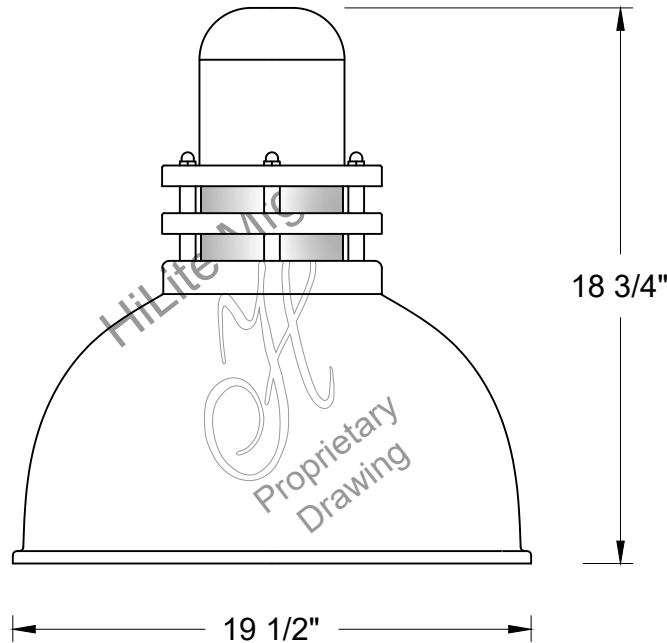

HI-LITE MFG. CO., INC

13450 Monte Vista Avenue
Chino, California 91710
Telephone: (909) 465-1999
Toll Free: (800) 465-0211
Fax: (909) 465-0907
web: www.hilitemfg.com
e-mail: sales@hilitemfg.com

H-16418 Layered Deep Bowl Shade Collection

Job Name:	_____
Type:	_____
Quantity:	_____

FINISH -Multi-stage pretreatment procedure using materials of polyester/polished powder coat, baking enamel liquid, raw metals, and galvanized finishes.

Standard Finishes are: 91(Black), 93(White), 95(Dark Green), 96(Galvanized), BR47(Powder Coat Rust), BK01(Black Texture), GN20(Powder Coat Patina).

Upgraded Finishes are: 29, 66, 82, 90, 92, 94, 97, 99, 100, 103, 104, 105, 110, 112, 113, 114, 115, 117, 118, 119, 120, 127, 128, 129, 133, 134, 135, 136, 98, 101, 102, 137, 138, 139, 140, 121, 122, 123, 124, 125, 126, 11.

(Custom finishes available).

For interior finish of fixture refer to color chart on pages 344-348.

MOUNTING - Cord, Stem, Arm, and Flush mounting available.

ACCESSORIES - SK(Swivel Knuckle), FX(Flexible Tubing for cord mounted fixture only), CAL(Clear Acrylic Layer), BAL(Blue Acrylic Layer), RAL(Red Acrylic Layer) and GNAL(Green Acrylic Layer) available.

REFLECTOR - Heavy duty, spun shade, aluminum 6061-0 and/or 1100-0, galvanized 22 gauge, steel 20/22 gauge, copper 032/040 and brass 032/040 construction. Dependant on finish.

SOCKETS/LAMPS - Available in:

Incandescent

- rated 200 watt max/120 volt, medium base.

Compact Fluorescent(CFL)

- rated 13/18/26/32/42/57 watt max/120/277 volt, GX24Q base.

Metal Halide(MH)

- rated 35/50/70/100/150/175 watt max/120/208/240/277 volt, medium base, 4KV socket.

High Pressure Sodium(HPS)

- rated 50/70/100/150 watt max/120/277 volt, medium base.

Light-Emitted Diode(LED)

-See LED specification sheet.

LENS OPTION - CLR(Clear), RIB(Clear Ribbed), FR(Frost), RD(Red), BL(Blue), GRN(Green), AM(Amber) and AMC(Amber Crackle) available.

MADE IN THE U.S.A.

Suitable for wet location.
(Except when cord mounted)