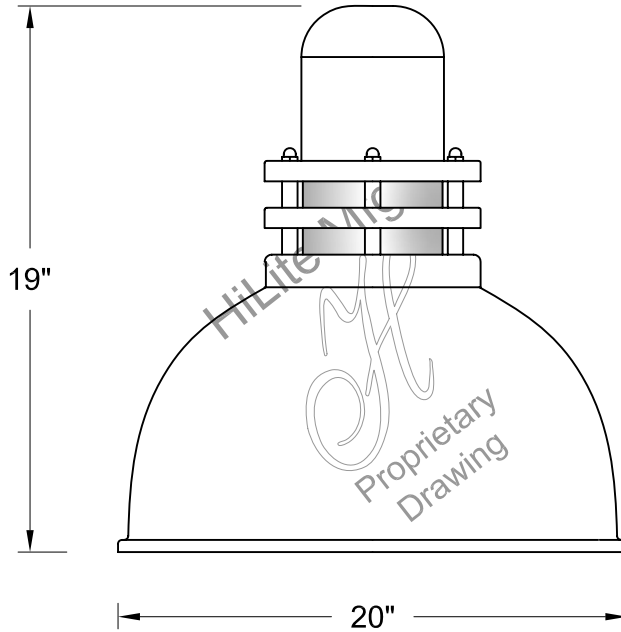

HI-LITE MFG. CO., INC

13450 Monte Vista Avenue
Chino, California 91710
Telephone: (909) 465-1999
Toll Free: (800) 465-0211
Fax: (909) 465-0907
web: www.hilitemfg.com
e-mail: sales@hilitemfg.com

H-16420 Layered Deep Bowl Shade Collection

Job Name: _____
Type: _____
Quantity: _____

FINISH -Multi-stage pretreatment procedure using materials of polyester/polished powder coat, baking enamel liquid, raw metals, and galvanized finishes.

Standard Finishes are: 91(Black), 93(White), 95(Dark Green), 96(Galvanized), BR47(Powder Coat Rust), BK01(Black Texture), GN20(Powder Coat Patina).

Upgraded Finishes are: 29, 66, 82, 90, 92, 94, 97, 99, 100, 103, 104, 105, 110, 112, 113, 114, 115, 117, 118, 119, 120, 127, 128, 129, 133, 134, 135, 136, 98, 101, 102, 137, 138, 139, 140, 121, 122, 123, 124, 125, 126, 11.

(Custom finishes available).

For interior finish of fixture refer to color chart on pages 344-348.

MOUNTING - Cord, Stem, Arm, and Flush mounting available.

ACCESSORIES - SK(Swivel Knuckle), FX(Flexible Tubing for cord mounted fixture only), CAL(Clear Acrylic Layer), BAL(Blue Acrylic Layer), RAL(Red Acrylic Layer) and GNAL(Green Acrylic Layer) available.

REFLECTOR - Heavy duty, spun shade, aluminum 6061-0 and/or 1100-0, galvanized 22 gauge, steel 20/22 gauge, copper 032/040 and brass 032/040 construction. Dependant on finish.

SOCKETS/LAMPS - Available in:

Incandescent

- rated 200 watt max/120 volt, medium base.

Compact Fluorescent(CFL)

- rated 13/18/26/32/42/57 watt max/120/277 volt, GX24Q base.

Metal Halide(MH)

- rated 35/50/70/100/150/175 watt max/120/208/240/277 volt, medium base, 4KV socket.

High Pressure Sodium(HPS)

- rated 50/70/100/150 watt max/120/277 volt, medium base.

Light-Emitted Diode(LED)

-See LED specification sheet.

LENS OPTION - CLR(Clear), RIB(Clear Ribbed), FR(Frost), RD(Red), BL(Blue), GRN(Green), AM(Amber) and AMC(Amber Crackle) available.

MADE IN THE U.S.A.

Suitable for wet location.
(Except when cord mounted)