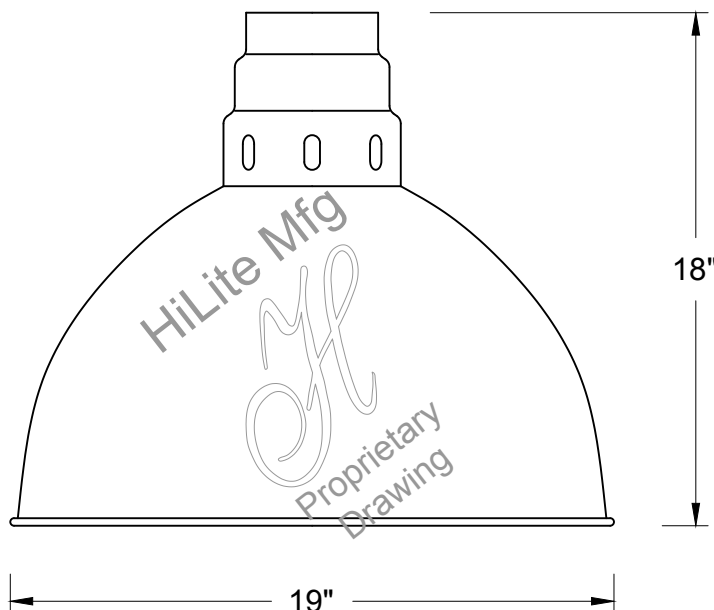

**HI-LITE MFG.
CO., INC**

13450 Monte Vista Avenue
Chino, California 91710
Telephone: (909) 465-1999
Toll Free: (800) 465-0211
Fax: (909) 465-0907
web: www.hilitemfg.com
e-mail: sales@hilitemfg.com

H-16518

Vented Deep Bowl Shade Collection

Job Name:	_____
Type:	_____
Quantity:	_____

FINISH -Multi-stage pretreatment procedure using materials of polyester/polished powder coat, baking enamel liquid, raw metals, and galvanized finishes.

Standard Finishes are: 91(Black), 93(White), 95(Dark Green), 96(Galvanized), BR47(Powder Coat Rust), BK01(Black Texture), GN20(Powder Coat Patina).

Upgraded Finishes are: 29, 66, 82, 90, 92, 94, 97, 99, 100, 103, 104, 105, 110, 112, 113, 114, 115, 117, 118, 119, 120, 127, 128, 129, 133, 134, 135, 136, 98, 101, 102, 137, 138, 139, 140, 121, 122, 123, 124, 125, 126, 11.

(Custom finishes available).

For interior finish of fixture refer to color chart on pages 344-348.

MOUNTING - Cord, Stem, Arm, and Flush mounting available.

ACCESSORIES - CGU(Cast Guard and Glass), LCGU(Large Cast Guard and Glass), WGU(Wire Guard and Glass), LWGU(Large Wire Guard and Glass), ARN(Acorn Globe), LARN(Large Acorn Globe), WGR(Wire Guard), SK(Swivel Knuckle) and FX(Flexible tubing for cord mounted fixture only) available.

REFLECTOR - Heavy duty, spun shade, aluminum 6061-0 and/or 1100-0, galvanized 22 gauge, steel 20/22 gauge, copper 032/040 and brass 032/040 construction. Dependant on finish.

SOCKETS/LAMPS - Available in:

Incandescent

- rated 200 watt max/120 volt, medium base.

Compact Fluorescent(CFL)

- rated 13/18/26/32/42/57 watt max/120/277 volt, GX24Q base.

Metal Halide(MH)

- rated 35/50/70/100/150/175 watt max/120/208/240/277 volt, medium base, 4KV socket.

High Pressure Sodium(HPS)

- rated 50/70/100/150 watt max/120/277 volt, medium base.

Light-Emitted Diode(LED)

-See LED specification sheet.

MADE IN THE U.S.A.

Suitable for wet location.
(Except when cord mounted)