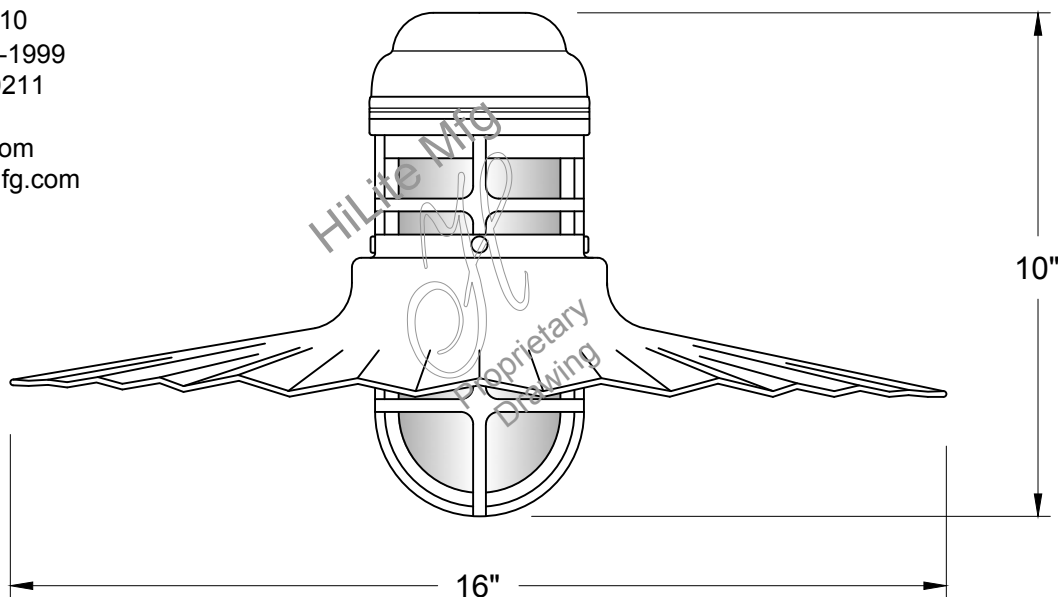

H-19216

Cast Guard Radial Shade Collection

Job Name:

Type:

Quantity:

**HI-LITE MFG.
CO., INC**

13450 Monte Vista Avenue
Chino, California 91710
Telephone: (909) 465-1999
Toll Free: (800) 465-0211
Fax: (909) 465-0907
web: www.hilitemfg.com
e-mail: sales@hilitemfg.com

FINISH -Offered in exceptional finishes, comprised of: polyester/polished powder coat, baking enamel liquid, raw metal, or galvanized finishes.

Standard Finishes are: 91(Black), 93(White), 95(Dark Green), 96(Galvanized), BR47(Powder Coat Rust), BK01(Black Texture), GN20(Powder Coat Patina).

Upgraded Finishes are: 29, 66, 82, 90, 92, 94, 97, 99, 100, 103, 104, 105, 110, 112, 113, 114, 115, 117, 118, 119, 120, 127, 128, 129, 133, 134, 135, 136, 98, 101, 102, 137, 138, 139, 140, 121, 122, 123, 124, 125, 126, 11, 01, 22, 25, 33, 77, 89, 24, 44, 48, 49, 15, 16.

For interior finish of fixture refer to color chart on pages 344-348.

MOUNTING - Cord, Stem, Arm, and Flush mounting available.

ACCESSORIES - SK(Swivel Knuckle) and FX(Flexible tubing for cord mounted fixture only) available.

LENS OPTION - CLR(Clear), RIB(Clear Ribbed), FR(Frost), RD(Red), BL(Blue), GRN(Green), AM(Amber) and AMC(Amber Crackle) available.

REFLECTOR - Heavy duty, spun shade, aluminum 6061-0 and/or 1100-0, galvanized 22 gauge, steel 20/22 gauge, copper 032/040 and brass 032/040 construction. Dependant on finish.

SOCKETS/LAMPS - Available in:

Incandescent

- rated 100 watt max/120 volt, medium base.

Compact Fluorescent(CFL)

- rated 13/18/26/32 watt max/120/277 volt, GX24Q base.

Metal Halide(MH)

- rated 35/50/70/100 watt max/120/208/240/277 volt, medium base, 4KV socket.

High Pressure Sodium(HPS)

- rated 50/70/100 watt max/120/277 volt, medium base.

Light-Emitted Diode(LED)

-See LED specification sheet.

MADE IN THE U.S.A.

Suitable for wet location.
(Except when cord mounted)