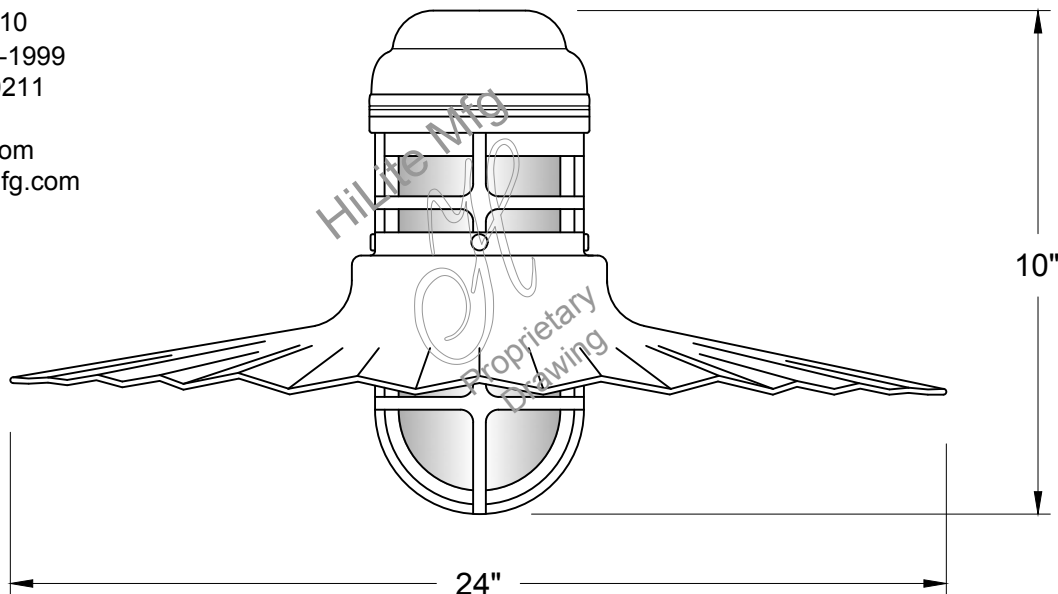

**HI-LITE MFG.
CO., INC**

13450 Monte Vista Avenue
Chino, California 91710
Telephone: (909) 465-1999
Toll Free: (800) 465-0211
Fax: (909) 465-0907
web: www.hilitemfg.com
e-mail: sales@hilitemfg.com

H-19224

Cast Guard Radial Shade Collection

Job Name:	_____
Type:	_____
Quantity:	_____

FINISH -Offered in exceptional finishes, comprised of: polyester/polished powder coat, baking enamel liquid, raw metal, or galvanized finishes.

Standard Finishes are: 91(Black), 93(White), 95(Dark Green), 96(Galvanized), BR47(Powder Coat Rust), BK01(Black Texture), GN20(Powder Coat Patina).

Upgraded Finishes are: 29, 66, 82, 90, 92, 94, 97, 99, 100, 103, 104, 105, 110, 112, 113, 114, 115, 117, 118, 119, 120, 127, 128, 129, 133, 134, 135, 136, 98, 101, 102, 137, 138, 139, 140, 121, 122, 123, 124, 125, 126, 11, 01, 22, 25, 33, 77, 89, 24, 44, 48, 49, 15, 16.

For interior finish of fixture refer to color chart on pages 344-348.

MOUNTING - Cord, Stem, Arm, and Flush mounting available.

ACCESSORIES - SK(Swivel Knuckle) and FX(Flexible tubing for cord mounted fixture only) available.

LENS OPTION - CLR(Clear), RIB(Clear Ribbed), FR(Frost), RD(Red), BL(Blue), GRN(Green), AM(Amber) and AMC(Amber Crackle) available.

REFLECTOR - Heavy duty, spun shade, aluminum 6061-0 and/or 1100-0, galvanized 22 gauge, steel 20/22 gauge, copper 032/040 and brass 032/040 construction. Dependant on finish.

SOCKETS/LAMPS - Available in:

Incandescent

- rated 100 watt max/120 volt, medium base.

Compact Fluorescent(CFL)

- rated 13/18/26/32 watt max/120/277 volt, GX24Q base.

Metal Halide(MH)

- rated 35/50/70/100 watt max/120/208/240/277 volt, medium base, 4KV socket.

High Pressure Sodium(HPS)

- rated 50/70/100 watt max/120/277 volt, medium base.

Light-Emitted Diode(LED)

-See LED specification sheet.

MADE IN THE U.S.A.

Suitable for wet location.
(Except when cord mounted)