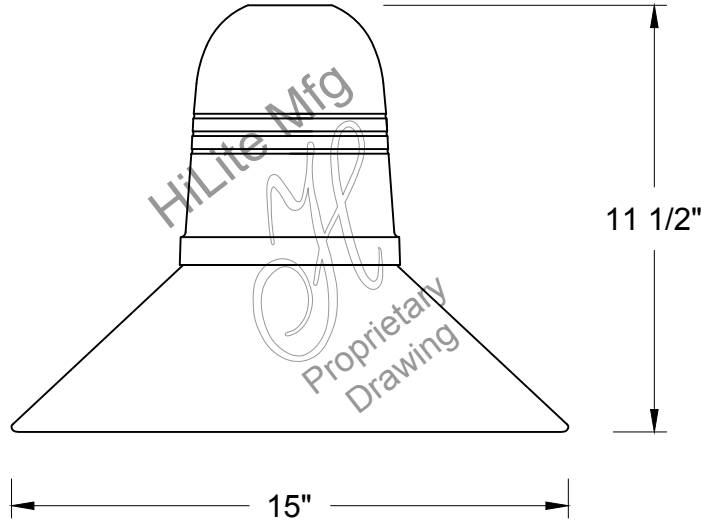

H-13115 Pacific Collection

Job Name: _____

Type: _____

Quantity: _____

*HI-LITE MFG.
CO., INC*

13450 Monte Vista Avenue
Chino, California 91710
Telephone: (909) 465-1999
Toll Free: (800) 465-0211
Fax: (909) 465-0907
web: www.hilitemfg.com
e-mail: sales@hilitemfg.com

FINISH -Offered in exceptional finishes, comprised of: polyester/polished powder coat, baking enamel liquid, raw metal, or galvanized finishes.

Standard Finishes are: 91(Black), 93(White), 95(Dark Green), 96(Galvanized), BR47(Powder Coat Rust), BK01(Black Texture), GN20(Powder Coat Patina).

Upgraded Finishes are: 29, 66, 82, 90, 92, 94, 97, 99, 100, 103, 104, 105, 110, 112, 113, 114, 115, 117, 118, 119, 120, 127, 128, 129, 133, 134, 135, 136, 98, 101, 102, 137, 138, 139, 140, 121, 122, 123, 124, 125, 126, 11, 01, 22, 25, 33, 77, 89, 24, 44, 48, 49, 15, 16.

For interior finish of fixture refer to color chart on pages 344-348.

MOUNTING - Cord, Stem, Arm, and Flush mounting available.

ACCESSORIES - CGU(Cast Guard and Glass), LCGU(Large Cast Guard and Glass), WGU(Wire Guard and Glass), LWGU(Large Wire Guard and Glass), ARN(Acorn Globe), LARN(Large Acorn Globe), SK(Swivel Knuckle) and FX(Flexible tubing for cord mounted fixture only) available.

REFLECTOR - Heavy duty, spun shade, aluminum 6061-0 and/or 1100-0, galvanized 22 gauge, steel 20/22 gauge, copper 032/040 and brass 032/040 construction. Dependant on finish.

SOCKETS/LAMPS - Available in:

Incandescent

- rated 200 watt max/120 volt, medium base.

Compact Fluorescent(CFL)

- rated 13/18/26/32/42/57 watt max/120/277 volt, GX24Q base.

Metal Halide(MH)

- rated 35/50/70/100/150/175 watt max/120/208/240/277 volt, medium base, 4KV socket.

High Pressure Sodium(HPS)

- rated 50/70/100/150 watt max/120/277 volt, medium base.

Light-Emitted Diode(LED)

-See LED specification sheet.

ON BOARD BALLAST OPTION(OBB) -

CFL 13 - 57 watt.

MADE IN THE U.S.A.

Suitable for wet location.
(Except when cord mounted)