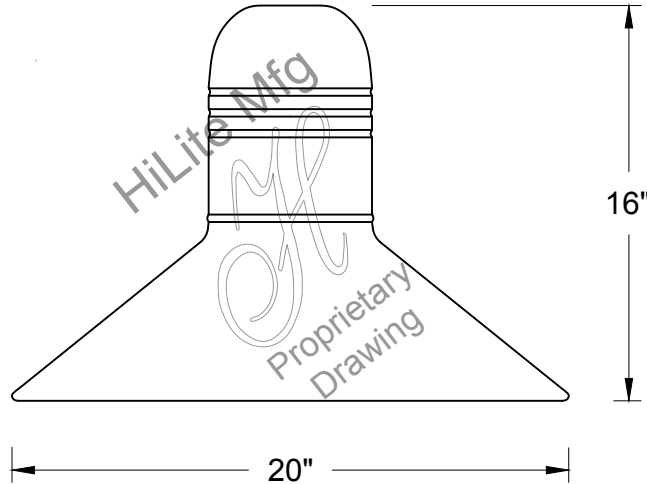

H-13120 Pacific Collection

Job Name:	_____
Type:	_____
Quantity:	_____

*HI-LITE MFG.
CO., INC*

13450 Monte Vista Avenue
Chino, California 91710
Telephone: (909) 465-1999
Toll Free: (800) 465-0211
Fax: (909) 465-0907
web: www.hilitemfg.com
e-mail: sales@hilitemfg.com

FINISH - Offered in exceptional finishes, comprised of: polyester/polished powder coat, baking enamel liquid, raw metal, or galvanized finishes.

Standard Finishes are: 91(Black), 93(White), 95(Dark Green), 96(Galvanized), BR47(Powder Coat Rust), BK01(Black Texture), GN20(Powder Coat Patina).

Upgraded Finishes are: 29, 66, 82, 90, 92, 94, 97, 99, 100, 103, 104, 105, 110, 112, 113, 114, 115, 117, 118, 119, 120, 127, 128, 129, 133, 134, 135, 136, 98, 101, 102, 137, 138, 139, 140, 121, 122, 123, 124, 125, 126, 11, 01, 22, 25, 33, 77, 89, 24, 44, 48, 49, 15, 16.

For interior finish of fixture refer to color chart on pages 344-348.

MOUNTING - Cord, Stem, Arm, and Flush mounting available.

ACCESSORIES - CGU(Cast Guard and Glass), LCGU(Large Cast Guard and Glass), WGU(Wire Guard and Glass), LWGU(Large Wire Guard and Glass), ARN(Acorn Globe), LARN(Large Acorn Globe), SK(Swivel Knuckle) and FX(Flexible tubing for cord mounted fixture only) available.

REFLECTOR - Heavy duty, spun shade, aluminum 6061-0 and/or 1100-0, galvanized 22 gauge, steel 20/22 gauge, copper 032/040 and brass 032/040 construction. Dependant on finish.

SOCKETS/LAMPS - Available in:

Incandescent

- rated 200 watt max/120 volt, medium base.

Compact Fluorescent(CFL)

- rated 13/18/26/32/42/57 watt max/120/277 volt, GX24Q base.

Metal Halide(MH)

- rated 35/50/70/100/150/175 watt max/120/208/240/277 volt, medium base, 4KV socket.

High Pressure Sodium(HPS)

- rated 50/70/100/150 watt max/120/277 volt, medium base.

Light-Emitted Diode(LED)

-See LED specification sheet.

ON BOARD BALLAST OPTION(OBB) - CFL 13 - 57 watt.

MADE IN THE U.S.A.

Suitable for wet location.
(Except when cord mounted)