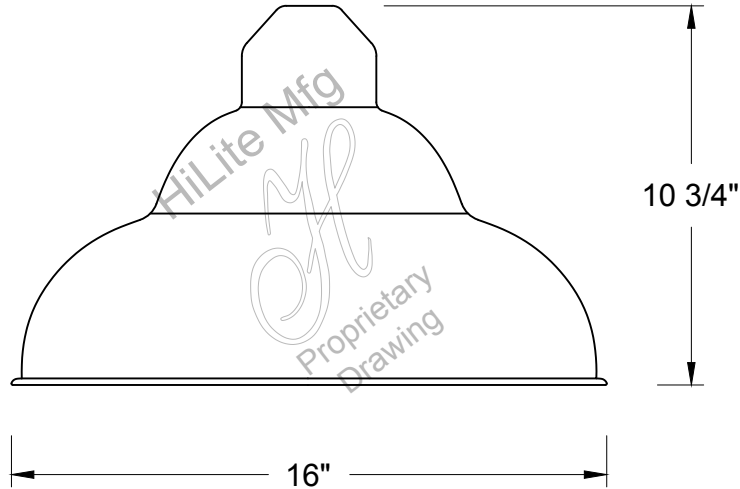

**HI-LITE MFG.
CO., INC**

13450 Monte Vista Avenue
Chino, California 91710
Telephone: (909) 465-1999
Toll Free: (800) 465-0211
Fax: (909) 465-0907
web: www.hilitemfg.com
e-mail: sales@hilitemfg.com

**H-54216
Umbrella Collection**

Job Name: _____
Type: _____
Quantity: _____

FINISH -Offered in exceptional finishes, comprised of: polyester/polished powder coat, baking enamel liquid, raw metal, or galvanized finishes.

Standard Finishes are: 91(Black), 93(White), 95(Dark Green), 96(Galvanized), BR47(Powder Coat Rust), BK01(Black Texture), GN20(Powder Coat Patina).

Upgraded Finishes are: 29, 66, 82, 90, 92, 94, 97, 99, 100, 103, 104, 105, 110, 112, 113, 114, 115, 117, 118, 119, 120, 127, 128, 129, 133, 134, 135, 136, 98, 101, 102, 137, 138, 139, 140, 121, 122, 123, 124, 125, 126, 11, 01, 22, 25, 33, 77, 89, 24, 44, 48, 49.

For interior finish of fixture refer to color chart on pages 344-348.

MOUNTING - Cord, Stem, Arm, Post and Flush mounting available.

ACCESSORIES - CGU(Cast Guard and Glass), LCGU(Large Cast Guard and Glass), WGU(Wire Guard and Glass), LWGU(Large Wire Guard and Glass), ARN(Acorn Globe), LARN(Large Acorn Globe), WGR(Wire Guard), SK(Swivel Knuckle), FX(Flexible tubing for cord mounted fixture only) and 3PTLCGU available.

REFLECTOR - Heavy duty, spun shade, aluminum 6061-0 and/or 1100-0, galvanized 22 gauge, steel 20/22 gauge, copper 032/040 and brass 032/040 construction. Dependant on finish.

SOCKETS/LAMPS - Available in:

Incandescent

- rated 200 watt max/120 volt, medium base.

Compact Fluorescent(CFL)

- rated 13/18/26/32/42/57 watt max/120/277 volt, GX24Q base.

Metal Halide(MH)

- rated 35/50/70/100/150/175 watt max/120/208/240/277 volt, medium base, 4KV socket.

High Pressure Sodium(HPS)

- rated 50/70/100/150 watt max/120/277 volt, medium base.

Light-Emitted Diode(LED)

-See LED specification sheet.

MADE IN THE U.S.A.

Suitable for wet location.
(Except when cord mounted)