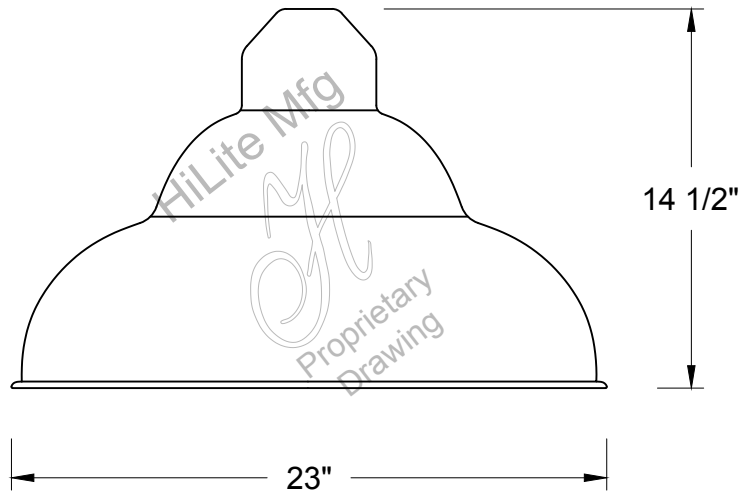

**HI-LITE MFG.
CO., INC**

13450 Monte Vista Avenue
Chino, California 91710
Telephone: (909) 465-1999
Toll Free: (800) 465-0211
Fax: (909) 465-0907
web: www.hilitemfg.com
e-mail: sales@hilitemfg.com

**H-54224
Umbrella Collection**

Job Name: _____
Type: _____
Quantity: _____

FINISH -Offered in exceptional finishes, comprised of: polyester/polished powder coat, baking enamel liquid, raw metal, or galvanized finishes.

Standard Finishes are: 91(Black), 93(White), 95(Dark Green), 96(Galvanized), BR47(Powder Coat Rust), BK01(Black Texture), GN20(Powder Coat Patina).

Upgraded Finishes are: 29, 66, 82, 90, 92, 94, 97, 99, 100, 103, 104, 105, 110, 112, 113, 114, 115, 117, 118, 119, 120, 127, 128, 129, 133, 134, 135, 136, 98, 101, 102, 137, 138, 139, 140, 121, 122, 123, 124, 125, 126, 11.

For interior finish of fixture refer to color chart on pages 344-348.

MOUNTING - Cord, Stem, Arm, Post and Flush mounting available.

ACCESSORIES - CGU(Cast Guard and Glass), LCGU(Large Cast Guard and Glass), WGU(Wire Guard and Glass), LWGU(Large Wire Guard and Glass), ARN(Acorn Globe), LARN(Large Acorn Globe), WGR(Wire Guard), SK(Swivel Knuckle), FX(Flexible tubing for cord mounted fixture only) and 3PTLCGU available.

REFLECTOR - Heavy duty, spun shade, aluminum 6061-0 and/or 1100-0, galvanized 22 gauge, steel 20/22 gauge, copper 032/040 and brass 032/040 construction. Dependant on finish.

SOCKETS/LAMPS - Available in:

Incandescent

- rated 200 watt max/120 volt, medium base.

Compact Fluorescent(CFL)

- rated 13/18/26/32/42/57 watt max/120/277 volt, GX24Q base.

Metal Halide(MH)

- rated 35/50/70/100/150/175 watt max/120/208/240/277 volt, medium base, 4KV socket.

High Pressure Sodium(HPS)

- rated 50/70/100/150 watt max/120/277 volt, medium base.

Light-Emitted Diode(LED)

-See LED specification sheet.

MADE IN THE U.S.A.

Suitable for wet location.
(Except when cord mounted)