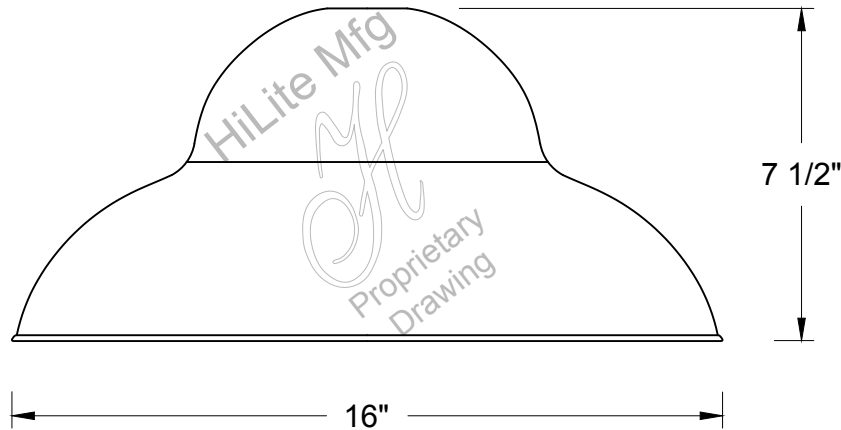

**HI-LITE MFG.
CO., INC**

13450 Monte Vista Avenue
Chino, California 91710
Telephone: (909) 465-1999
Toll Free: (800) 465-0211
Fax: (909) 465-0907
web: www.hilitemfg.com
e-mail: sales@hilitemfg.com

**H-54016
Umbrella Collection**

Job Name: _____
Type: _____
Quantity: _____

FINISH -Offered in exceptional finishes, comprised of: polyester/polished powder coat, baking enamel liquid, raw metal, or galvanized finishes.

Standard Finishes are: 91(Black), 93(White), 95(Dark Green), 96(Galvanized), BR47(Powder Coat Rust), BK01(Black Texture), GN20(Powder Coat Patina).

Upgraded Finishes are: 29, 66, 82, 90, 92, 94, 97, 99, 100, 103, 104, 105, 110, 112, 113, 114, 115, 117, 118, 119, 120, 127, 128, 129, 133, 134, 135, 136, 98, 101, 102, 137, 138, 139, 140, 121, 122, 123, 124, 125, 126, 11, 01, 22, 25, 33, 77, 89, 24, 44, 48, 49.

For interior finish of fixture refer to color chart on pages 344-348.

MOUNTING - Cord, Stem, Arm, Post and Flush mounting available.

ACCESSORIES - CGU(Cast Guard and Glass), LCGU(Large Cast Guard and Glass), WGU(Wire Guard and Glass), LWGU(Large Wire Guard and Glass), ARN(Acorn Globe), LARN(Large Acorn Globe), WGR(Wire Guard), SK(Swivel Knuckle), FX(Flexible tubing for cord mounted fixture only) and 3PTLCGU available.

REFLECTOR - Heavy duty, spun shade, aluminum 6061-0 and/or 1100-0, galvanized 22 gauge, steel 20/22 gauge, copper 032/040 and brass 032/040 construction. Dependant on finish.

SOCKETS/LAMPS - Available in:

Incandescent

- rated 200 watt max/120 volt, medium base.

Compact Fluorescent(CFL)

- rated 13/18/26/32/42/57 watt max/120/277 volt, GX24Q base.

Metal Halide(MH)

- rated 35/50/70/100/150/175 watt max/120/208/240/277 volt, medium base, 4KV socket.

High Pressure Sodium(HPS)

- rated 50/70/100/150 watt max/120/277 volt, medium base.

Light-Emitted Diode(LED)

-See LED specification sheet.

MADE IN THE U.S.A.

Suitable for wet location.
(Except when cord mounted)