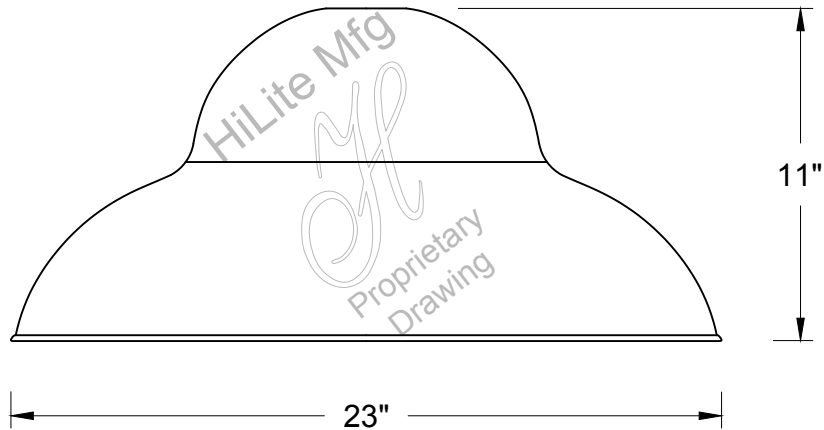

H-54024

Umbrella Collection

Job Name:	_____
Type:	_____
Quantity:	_____

**HI-LITE MFG.
CO., INC**

13450 Monte Vista Avenue
Chino, California 91710
Telephone: (909) 465-1999
Toll Free: (800) 465-0211
Fax: (909) 465-0907
web: www.hilitemfg.com
e-mail: sales@hilitemfg.com

FINISH - Offered in exceptional finishes, comprised of: polyester/polished powder coat, baking enamel liquid, raw metal, or galvanized finishes.

Standard Finishes are: 91(Black), 93(White), 95(Dark Green), 96(Galvanized), BR47(Powder Coat Rust), BK01(Black Texture), GN20(Powder Coat Patina).

Upgraded Finishes are: 29, 66, 82, 90, 92, 94, 97, 99, 100, 103, 104, 105, 110, 112, 113, 114, 115, 117, 118, 119, 120, 127, 128, 129, 133, 134, 135, 136, 98, 101, 102, 137, 138, 139, 140, 121, 122, 123, 124, 125, 126, 11.

For interior finish of fixture refer to color chart on pages 344-348.

MOUNTING - Cord, Stem, Arm, Post and Flush mounting available.

ACCESSORIES - CGU(Cast Guard and Glass), LCGU(Large Cast Guard and Glass), WGU(Wire Guard and Glass), LWGU(Large Wire Guard and Glass), ARN(Acorn Globe), LARN(Large Acorn Globe), WGR(Wire Guard), SK(Swivel Knuckle), FX(Flexible tubing for cord mounted fixture only) and 3PTLCGU available.

REFLECTOR - Heavy duty, spun shade, aluminum 6061-0 and/or 1100-0, galvanized 22 gauge, steel 20/22 gauge, copper 032/040 and brass 032/040 construction. Dependant on finish.

SOCKETS/LAMPS - Available in:

Incandescent

- rated 200 watt max/120 volt, medium base.

Compact Fluorescent(CFL)

- rated 13/18/26/32/42/57 watt max/120/277 volt, GX24Q base.

Metal Halide(MH)

- rated 35/50/70/100/150/175 watt max/120/208/240/277 volt, medium base, 4KV socket.

High Pressure Sodium(HPS)

- rated 50/70/100/150 watt max/120/277 volt, medium base.

Light-Emitted Diode(LED)

-See LED specification sheet.

MADE IN THE U.S.A.

Suitable for wet location.
(Except when cord mounted)