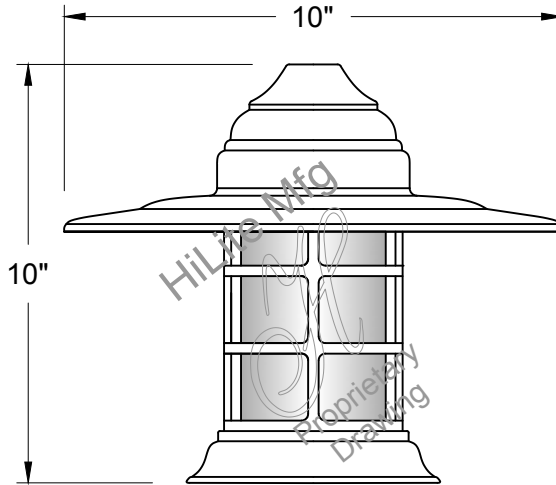

**HI-LITE MFG.
CO., INC**

13450 Monte Vista Avenue
Chino, California 91710
Telephone: (909) 465-1999
Toll Free: (800) 465-0211
Fax: (909) 465-0907
web: www.hilitemfg.com
e-mail: sales@hilitemfg.com

**H-CGU-10-RG-1
Saucer Jelly Jar
Collection**

Job Name: _____
Type: _____
Quantity: _____

FINISH -Offered in exceptional finishes, comprised of: polyester/polished powder coat, baking enamel liquid, raw metal, or galvanized finishes.

Standard Finishes are: 91(Black), 93(White), 95(Dark Green), 96(Galvanized), BR47(Powder Coat Rust), BK01(Black Texture), GN20(Powder Coat Patina).

Upgraded Finishes are: 29, 66, 82, 90, 92, 94, 97, 99, 100, 103, 104, 105, 110, 112, 113, 114, 115, 117, 118, 119, 120, 127, 128, 129, 133, 134, 135, 136, 98, 101, 102, 137, 138, 139, 140, 121, 122, 123, 124, 125, 126, 11, 01, 22, 25, 33, 77, 89, 24, 44, 48, 49.

For interior finish of fixture refer to color chart on pages 344-348.

MOUNTING - Cord, Stem, Arm and Flush mounting available.

ACCESSORIES - SK(Swivel Knuckle) and FX(Flexible tubing for cord mounted fixture only) available.

LENS OPTION - CLR(Clear), RIB(Clear Ribbed), FR(Frost), RD(Red), BL(Blue), GRN(Green), AM(Amber) and AMC(Amber Crackle) available.

REFLECTOR - Heavy duty, spun shade, aluminum 6061-0 and/or 1100-0, galvanized 22 gauge, steel 20/22 gauge, copper 032/040 and brass 032/040 construction. Dependant on finish.

SOCKETS/LAMPS - Available in:

Incandescent

- rated 100 watt max/120 volt, medium base.

Compact Fluorescent(CFL)

- rated 13/18/26/32 watt max/120/277 volt, GX24Q base.

Metal Halide(MH)

- rated 35/50/70/100 watt max/120/208/240/277 volt, medium base, 4KV socket.

High Pressure Sodium(HPS)

- rated 50/70/100 watt max/120/277 volt, medium base.

Light-Emitted Diode(LED)

-See LED specification sheet.

MADE IN THE U.S.A.

Suitable for wet location.