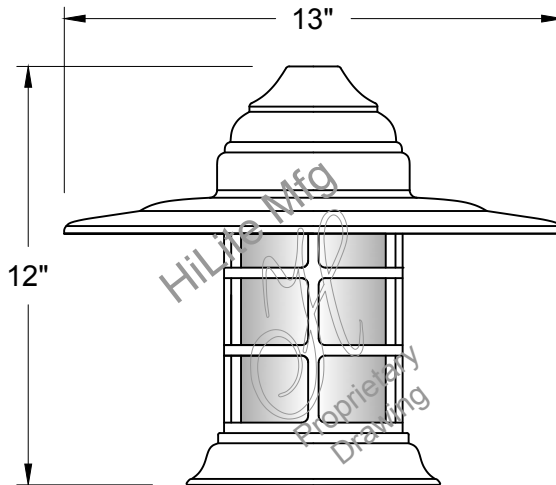

**HI-LITE MFG.
CO., INC**

13450 Monte Vista Avenue
Chino, California 91710
Telephone: (909) 465-1999
Toll Free: (800) 465-0211
Fax: (909) 465-0907
web: www.hilitemfg.com
e-mail: sales@hilitemfg.com

H-LCGU-14-RG-1

Saucer Jelly Jar Collection

Job Name:
Type:
Quantity:

FINISH -Offered in exceptional finishes, comprised of: polyester/polished powder coat, baking enamel liquid, raw metal, or galvanized finishes.

Standard Finishes are: 91(Black), 93(White), 95(Dark Green), 96(Galvanized), BR47(Powder Coat Rust), BK01(Black Texture), GN20(Powder Coat Patina).

Upgraded Finishes are: 29, 66, 82, 90, 92, 94, 97, 99, 100, 103, 104, 105, 110, 112, 113, 114, 115, 117, 118, 119, 120, 127, 128, 129, 133, 134, 135, 136, 98, 101, 102, 137, 138, 139, 140, 121, 122, 123, 124, 125, 126, 11, 01, 22, 25, 33, 77, 89, 24, 44, 48, 49.

For interior finish of fixture refer to color chart on pages 344-348.

MOUNTING - Cord, Stem, Arm and Flush mounting available.

ACCESSORIES - SK(Swivel Knuckle) and FX(Flexible tubing for cord mounted fixture only) available.

LENS OPTION - CLR(Clear), RIB(Clear Ribbed), FR(Frost), RD(Red), BL(Blue), GRN(Green), AM(Amber) and AMC(Amber Crackle) available.

REFLECTOR - Heavy duty, spun shade, aluminum 6061-0 and/or 1100-0, galvanized 22 gauge, steel 20/22 gauge, copper 032/040 and brass 032/040 construction. Dependant on finish.

SOCKETS/LAMPS - Available in:

Incandescent

- rated 200 watt max/120 volt, medium base.

Compact Fluorescent(CFL)

- rated 13/18/26/32/42/57 watt max/120/277 volt, GX24Q base.

Metal Halide(MH)

- rated 35/50/70/100/150/175 watt max/120/208/240/277 volt, medium base, 4KV socket.

High Pressure Sodium(HPS)

- rated 50/70/100/150 watt max/120/277 volt, medium base.

Light-Emitted Diode(LED)

-See LED specification sheet.

MADE IN THE U.S.A.

Suitable for wet location.