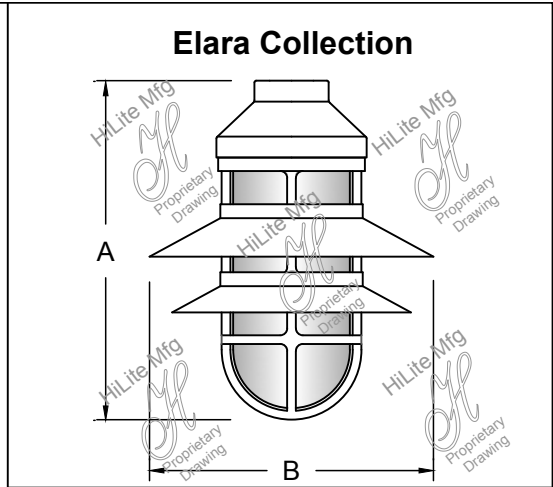

Fixture No.	Fixture Color	Glass Color	Mounting	Mounting Color	Optional Accessories	Accessory Color	Wattage/Lamp options	Ballast	Voltage
H-60108 ⁽¹⁾	Standard	CLR (Clear)	Mounting Options	Standard	SK (Swivel knuckle)	Standard	Incandescent (5) (Fixture is standard 100W or 200W. Do not specify.)	Ballast option not available for INC.	Incandescent (Fixture is standard 120V. Do not specify.)
H-60110 ⁽¹⁾	91 (Black)	RIB (Clear Ribbed)	1/2"	91 (Black)	FX (Flexible tubing for cord mounted fixture only)	91 (Black)		RB ⁽³⁾ (Remote)	CFL
H-60112 ⁽¹⁾	93 (White)	FR (Frost)	3/4"	93 (White)		93 (White)	CFL (5) (Compact Fluorescent)	BCM (Canopy Mount)	M (Multi 120/277V)
H-60114 ⁽¹⁾	95 (Dk. Grn)	RD (Red)	Cord Options ⁽²⁾	95 (Dk. Grn)	For all finishes see pages 344-348.	95 (Dk. Grn)	13/CFL	PLB ⁽⁴⁾ (Postline)	HID
H-60116 ⁽¹⁾	96 (Galv.)	BL (Blue)	CB8 (8' Blk Cord) CW8 (8' Wht Cord) CG8 (8' Gray Mesh Cord)	96 (Galv.) BR47 (Rust)		96 (Galv.) BR47 (Rust)	18/CFL 26/32/42/CFL 26/CFL 32/CFL 42/CFL 57/CFL	For specs see pages 341-343.	M (Multi 120/208/240/277V)
	Upgraded Finishes: 29, 66, 82, 92, 94, 97, 100, 103, 104, 105, 112, 113, 114, 117, 118, 119, 127, 128, 133, 134, 135, 136, 98, 101, 102, 137, 139, 140, 121, 122, 123, 124, 11, 01, 22, 25, 33, 77, 89, 24, 44, 48, 49.	GRN (Green)	Custom Cord Options ⁽²⁾				DMB (Dimmable Ballast for CFL. Add to Part No.)		PLB 1 (120V) 2 (277V)
	For finish specs see pages 344-348.	AM (Amber)	Stem Options (Stem 1/2")				HID (High Intensity Discharge)		
		AMC (Amber Crackle)	ST Specify length and canopy. HSC (Canopy) SMC (Canopy)				MH (5) (Metal Halide) 35/MH 50/MH 70/MH 100/MH 150/MH 175/MH		
			Flush Mount Options FHSC FSMC				HPS (5) (High Pressure Sodium) 50/HPS 70/HPS 100/HPS 150/HPS		
			Arm Options B-1 HL-K HL-A HL-U HL-H P-1 HL-C P-3 HL-D						
			For all arms and specs see pages 321-344.						
							LED See LED specification sheet.	LED See specifications for complete part number.	LED See specifications for complete part number.