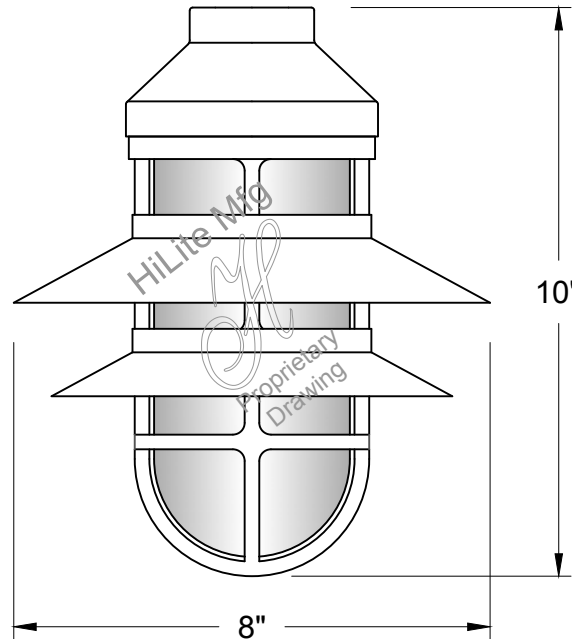

**HI-LITE MFG.
CO., INC**

13450 Monte Vista Avenue
Chino, California 91710
Telephone: (909) 465-1999
Toll Free: (800) 465-0211
Fax: (909) 465-0907
web: www.hilitemfg.com
e-mail: sales@hilitemfg.com

**H-60108
Elara Collection**

Job Name: _____
Type: _____
Quantity: _____

FINISH -Offered in exceptional finishes, comprised of: polyester/polished powder coat, baking enamel liquid, raw metal, or galvanized finishes.

Standard Finishes are: 91(Black), 93(White), 95(Dark Green), 96(Galvanized), BR47(Powder Coat Rust), BK01(Black Texture), GN20(Powder Coat Patina).

Upgraded Finishes are: 29, 66, 82, 90, 92, 94, 97, 99, 100, 103, 104, 105, 110, 112, 113, 114, 115, 117, 118, 119, 120, 127, 128, 129, 133, 134, 135, 136, 98, 101, 102, 137, 138, 139, 140, 121, 122, 123, 124, 125, 126, 11, 01, 22, 25, 33, 77, 89, 24, 44, 48, 49.

For interior finish of fixture refer to color chart on pages 344-348.

MOUNTING - Cord, Stem, Arm, and Flush mounting available.

ACCESSORIES - Sk(Swivel Knuckle) and FX(Flexible tubing for cord mounted fixture only) available.

LENS OPTION - CLR(Clear), RIB(Clear Ribbed), FR(Frost), RD(Red), BL(Blue), GRN(Green), AM(Amber) and AMC(Amber Crackle) available.

REFLECTOR - Heavy duty, spun shade, aluminum 6061-0 and/or 1100-0, galvanized 22 gauge, steel 20/22 gauge, copper 032/040 and brass 032/040 construction. Dependant on finish.

SOCKETS/LAMPS - Available in:

Incandescent

- rated 100 watt max/120 volt, medium base.

Compact Fluorescent(CFL)

- rated 13/18/26/32 watt max/120/277 volt, GX24Q base.

Metal Halide(MH)

- rated 35/50/70/100 watt max/120/208/240/277 volt, medium base, 4KV socket.

High Pressure Sodium(HPS)

- rated 50/70/100 watt max/120/277 volt, medium base.

Light-Emitted Diode(LED)

-See LED specification sheet.

MADE IN THE U.S.A.

Suitable for wet location.
(Except when cord mounted)