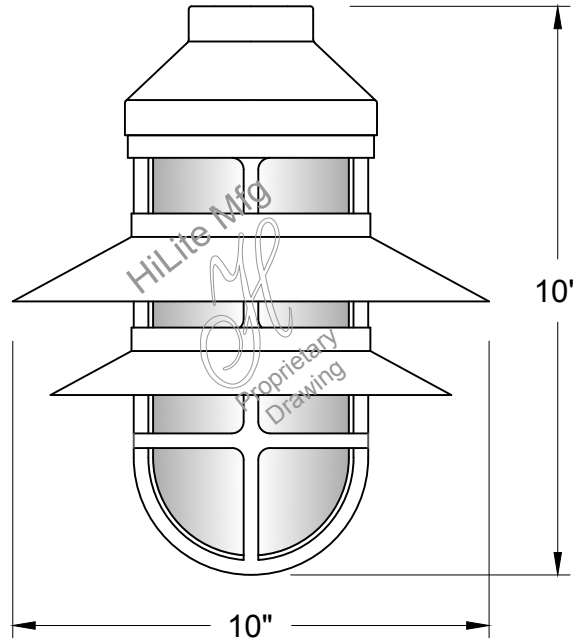

**HI-LITE MFG.
CO., INC**

13450 Monte Vista Avenue
Chino, California 91710
Telephone: (909) 465-1999
Toll Free: (800) 465-0211
Fax: (909) 465-0907
web: www.hilitemfg.com
e-mail: sales@hilitemfg.com

**H-60110
Elara Collection**

Job Name: _____
Type: _____
Quantity: _____

FINISH -Offered in exceptional finishes, comprised of: polyester/polished powder coat, baking enamel liquid, raw metal, or galvanized finishes.

Standard Finishes are: 91(Black), 93(White), 95(Dark Green), 96(Galvanized), BR47(Powder Coat Rust), BK01(Black Texture), GN20(Powder Coat Patina).

Upgraded Finishes are: 29, 66, 82, 90, 92, 94, 97, 99, 100, 103, 104, 105, 110, 112, 113, 114, 115, 117, 118, 119, 120, 127, 128, 129, 133, 134, 135, 136, 98, 101, 102, 137, 138, 139, 140, 121, 122, 123, 124, 125, 126, 11, 01, 22, 25, 33, 77, 89, 24, 44, 48, 49.

For interior finish of fixture refer to color chart on pages 344-348.

MOUNTING - Cord, Stem, Arm, and Flush mounting available.

ACCESSORIES - Sk(Swivel Knuckle) and FX(Flexible tubing for cord mounted fixture only) available.

LENS OPTION - CLR(Clear), RIB(Clear Ribbed), FR(Frost), RD(Red), BL(Blue), GRN(Green), AM(Amber) and AMC(Amber Crackle) available.

REFLECTOR - Heavy duty, spun shade, aluminum 6061-0 and/or 1100-0, galvanized 22 gauge, steel 20/22 gauge, copper 032/040 and brass 032/040 construction. Dependant on finish.

SOCKETS/LAMPS - Available in:

Incandescent

- rated 100 watt max/120 volt, medium base.

Compact Fluorescent(CFL)

- rated 13/18/26/32 watt max/120/277 volt, GX24Q base.

Metal Halide(MH)

- rated 35/50/70/100 watt max/120/208/240/277 volt, medium base, 4KV socket.

High Pressure Sodium(HPS)

- rated 50/70/100 watt max/120/277 volt, medium base.

Light-Emitted Diode(LED)

-See LED specification sheet.

MADE IN THE U.S.A.

Suitable for wet location.
(Except when cord mounted)