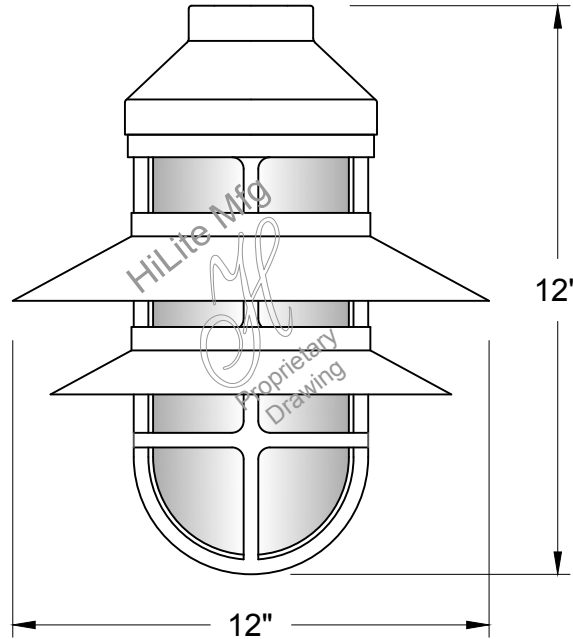

**HI-LITE MFG.
CO., INC**

13450 Monte Vista Avenue
Chino, California 91710
Telephone: (909) 465-1999
Toll Free: (800) 465-0211
Fax: (909) 465-0907
web: www.hilitemfg.com
e-mail: sales@hilitemfg.com

**H-60112
Elara Collection**

Job Name: _____
Type: _____
Quantity: _____

FINISH -Offered in exceptional finishes, comprised of: polyester/polished powder coat, baking enamel liquid, raw metal, or galvanized finishes.

Standard Finishes are: 91(Black), 93(White), 95(Dark Green), 96(Galvanized), BR47(Powder Coat Rust), BK01(Black Texture), GN20(Powder Coat Patina).

Upgraded Finishes are: 29, 66, 82, 90, 92, 94, 97, 99, 100, 103, 104, 105, 110, 112, 113, 114, 115, 117, 118, 119, 120, 127, 128, 129, 133, 134, 135, 136, 98, 101, 102, 137, 138, 139, 140, 121, 122, 123, 124, 125, 126, 11, 01, 22, 25, 33, 77, 89, 24, 44, 48, 49.

For interior finish of fixture refer to color chart on pages 344-348.

MOUNTING - Cord, Stem, Arm, and Flush mounting available.

ACCESSORIES - Sk(Swivel Knuckle) and FX(Flexible tubing for cord mounted fixture only) available.

LENS OPTION - CLR(Clear), RIB(Clear Ribbed), FR(Frost), RD(Red), BL(Blue), GRN(Green), AM(Amber) and AMC(Amber Crackle) available.

REFLECTOR - Heavy duty, spun shade, aluminum 6061-0 and/or 1100-0, galvanized 22 gauge, steel 20/22 gauge, copper 032/040 and brass 032/040 construction. Dependant on finish.

SOCKETS/LAMPS - Available in:
Incandescent

- rated 200 watt max/120 volt, medium base.

Compact Fluorescent(CFL)

- rated 13/18/26/32/42/57 watt max/120/277 volt, GX24Q base.

Metal Halide(MH)

- rated 35/50/70/100/150/175 watt max/120/208/240/277 volt, medium base, 4KV socket.

High Pressure Sodium(HPS)

- rated 50/70/100/150 watt max/120/277 volt, medium base.

Light-Emitted Diode(LED)

-See LED specification sheet.

MADE IN THE U.S.A.

Suitable for wet location.
(Except when cord mounted)