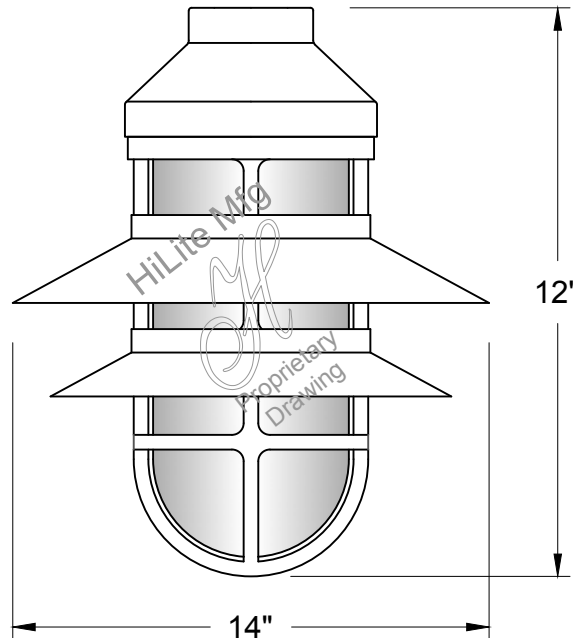

**HI-LITE MFG.
CO., INC**

13450 Monte Vista Avenue
Chino, California 91710
Telephone: (909) 465-1999
Toll Free: (800) 465-0211
Fax: (909) 465-0907
web: www.hilitemfg.com
e-mail: sales@hilitemfg.com

**H-60114
Elara Collection**

Job Name: _____
Type: _____
Quantity: _____

FINISH -Offered in exceptional finishes, comprised of: polyester/polished powder coat, baking enamel liquid, raw metal, or galvanized finishes.

Standard Finishes are: 91(Black), 93(White), 95(Dark Green), 96(Galvanized), BR47(Powder Coat Rust), BK01(Black Texture), GN20(Powder Coat Patina).

Upgraded Finishes are: 29, 66, 82, 90, 92, 94, 97, 99, 100, 103, 104, 105, 110, 112, 113, 114, 115, 117, 118, 119, 120, 127, 128, 129, 133, 134, 135, 136, 98, 101, 102, 137, 138, 139, 140, 121, 122, 123, 124, 125, 126, 11, 01, 22, 25, 33, 77, 89, 24, 44, 48, 49.

For interior finish of fixture refer to color chart on pages 344-348.

MOUNTING - Cord, Stem, Arm, and Flush mounting available.

ACCESSORIES - Sk(Swivel Knuckle) and FX(Flexible tubing for cord mounted fixture only) available.

LENS OPTION - CLR(Clear), RIB(Clear Ribbed), FR(Frost), RD(Red), BL(Blue), GRN(Green), AM(Amber) and AMC(Amber Crackle) available.

REFLECTOR - Heavy duty, spun shade, aluminum 6061-0 and/or 1100-0, galvanized 22 gauge, steel 20/22 gauge, copper 032/040 and brass 032/040 construction. Dependant on finish.

SOCKETS/LAMPS - Available in:

Incandescent

- rated 200 watt max/120 volt, medium base.

Compact Fluorescent(CFL)

- rated 13/18/26/32/42/57 watt max/120/277 volt, GX24Q base.

Metal Halide(MH)

- rated 35/50/70/100/150/175 watt max/120/208/240/277 volt, medium base, 4KV socket.

High Pressure Sodium(HPS)

- rated 50/70/100/150 watt max/120/277 volt, medium base.

Light-Emitted Diode(LED)

-See LED specification sheet.

MADE IN THE U.S.A.

Suitable for wet location.
(Except when cord mounted)