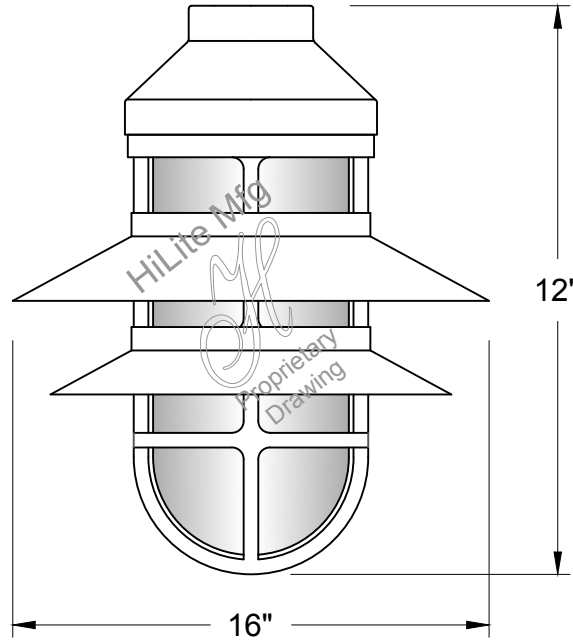

**HI-LITE MFG.
CO., INC**

13450 Monte Vista Avenue
Chino, California 91710
Telephone: (909) 465-1999
Toll Free: (800) 465-0211
Fax: (909) 465-0907
web: www.hilitemfg.com
e-mail: sales@hilitemfg.com

**H-60116
Elara Collection**

Job Name: _____
Type: _____
Quantity: _____

FINISH -Offered in exceptional finishes, comprised of: polyester/polished powder coat, baking enamel liquid, raw metal, or galvanized finishes.

Standard Finishes are: 91(Black), 93(White), 95(Dark Green), 96(Galvanized), BR47(Powder Coat Rust), BK01(Black Texture), GN20(Powder Coat Patina).

Upgraded Finishes are: 29, 66, 82, 90, 92, 94, 97, 99, 100, 103, 104, 105, 110, 112, 113, 114, 115, 117, 118, 119, 120, 127, 128, 129, 133, 134, 135, 136, 98, 101, 102, 137, 138, 139, 140, 121, 122, 123, 124, 125, 126, 11, 01, 22, 25, 33, 77, 89, 24, 44, 48, 49.

For interior finish of fixture refer to color chart on pages 344-348.

MOUNTING - Cord, Stem, Arm, and Flush mounting available.

ACCESSORIES - Sk(Swivel Knuckle) and FX(Flexible tubing for cord mounted fixture only) available.

LENS OPTION - CLR(Clear), RIB(Clear Ribbed), FR(Frost), RD(Red), BL(Blue), GRN(Green), AM(Amber) and AMC(Amber Crackle) available.

REFLECTOR - Heavy duty, spun shade, aluminum 6061-0 and/or 1100-0, galvanized 22 gauge, steel 20/22 gauge, copper 032/040 and brass 032/040 construction. Dependant on finish.

SOCKETS/LAMPS - Available in:

Incandescent

- rated 200 watt max/120 volt, medium base.

Compact Fluorescent(CFL)

- rated 13/18/26/32/42/57 watt max/120/277 volt, GX24Q base.

Metal Halide(MH)

- rated 35/50/70/100/150/175 watt max/120/208/240/277 volt, medium base, 4KV socket.

High Pressure Sodium(HPS)

- rated 50/70/100/150 watt max/120/277 volt, medium base.

Light-Emitted Diode(LED)

-See LED specification sheet.

MADE IN THE U.S.A.

Suitable for wet location.
(Except when cord mounted)