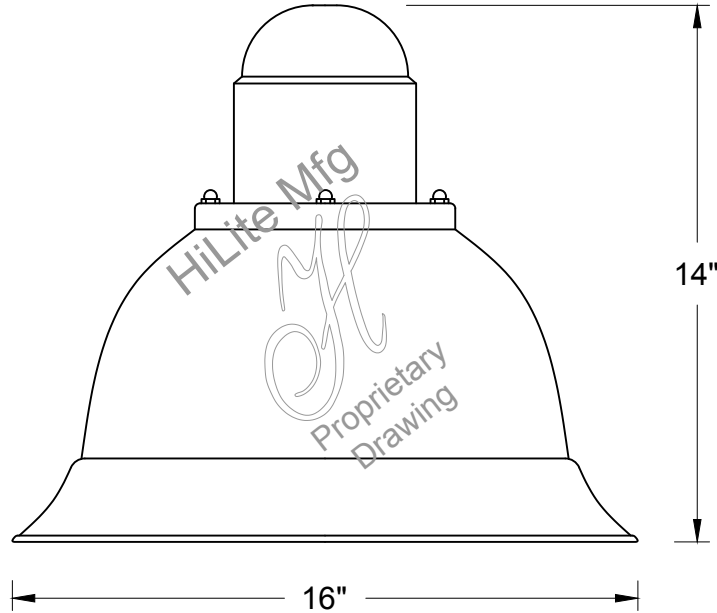

**HI-LITE MFG.
CO., INC**

13450 Monte Vista Avenue
Chino, California 91710
Telephone: (909) 465-1999
Toll Free: (800) 465-0211
Fax: (909) 465-0907
web: www.hilitemfg.com
e-mail: sales@hilitemfg.com

**H-51016
Titan Collection**

Job Name: _____
Type: _____
Quantity: _____

FINISH -Offered in exceptional finishes, comprised of: polyester/polished powder coat, baking enamel liquid, raw metal, or galvanized finishes.

Standard Finishes are: 91(Black), 93(White), 95(Dark Green), 96(Galvanized), BR47(Powder Coat Rust), BK01(Black Texture), GN20(Powder Coat Patina).

Upgraded Finishes are: 29, 66, 82, 90, 92, 94, 97, 99, 100, 103, 104, 105, 110, 112, 113, 114, 115, 117, 118, 119, 120, 127, 128, 129, 133, 134, 135, 136, 98, 101, 102, 137, 138, 139, 140, 121, 122, 123, 124, 125, 126, 11, 01, 22, 25, 33, 77, 89, 24, 44, 48, 49, 15, 16.

For interior finish of fixture refer to color chart on pages 344-348.

MOUNTING - Cord, Stem, Arm, and Flush mounting available.

ACCESSORIES - CGU(Cast Guard and Glass), LCGU(Large Cast Guard and Glass), WGU(Wire Guard and Glass), LWGU(Large Wire Guard and Glass), ARN(Acorn Globe), LARN(Large Acorn Globe), WGR(Wire Guard), SK(Swivel Knuckle), BGPC(Bottom Glass Panel Conical), BGPD(Bottom Glass Panel Domed), CLLS(Conical Lens) and SFL(Smooth Flat Lens) available.

REFLECTOR - Heavy duty, spun shade, aluminum 6061-0 and/or 1100-0, galvanized 22 gauge, steel 20/22 gauge, copper 032/040 and brass 032/040 construction. Dependant on finish.

SOCKETS/LAMPS - Available in:

Incandescent

- rated 100 watt max/120 volt, medium base.

Compact Fluorescent(CFL)

- rated 13/18/26/32/42/57 watt max/120/277 volt, GX24Q base.

Metal Halide(MH)

- rated 35/50/70/100/150/175 watt max/120/208/240/277 volt, medium base, 4KV socket.

High Pressure Sodium(HPS)

- rated 50/70/100/150 watt max/120/277 volt, medium base.

Light-Emitted Diode(LED)

-See LED specification sheet.

MADE IN THE U.S.A.

Suitable for wet location.
(Except when cord mounted)