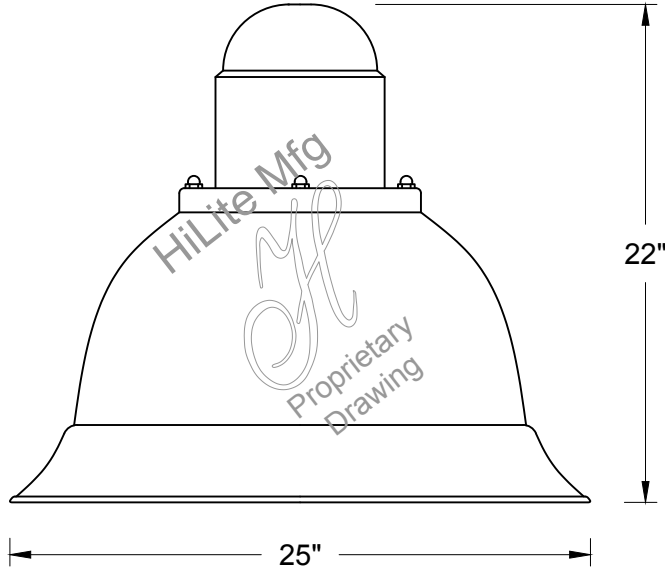

**HI-LITE MFG.
CO., INC**

13450 Monte Vista Avenue
Chino, California 91710
Telephone: (909) 465-1999
Toll Free: (800) 465-0211
Fax: (909) 465-0907
web: www.hilitemfg.com
e-mail: sales@hilitemfg.com

**H-51025
Titan Collection**

Job Name: _____
Type: _____
Quantity: _____

FINISH -Offered in exceptional finishes, comprised of: polyester/polished powder coat, baking enamel liquid, raw metal, or galvanized finishes.

Standard Finishes are: 91(Black), 93(White), 95(Dark Green), 96(Galvanized), BR47(Powder Coat Rust), BK01(Black Texture), GN20(Powder Coat Patina).

Upgraded Finishes are: 29, 66, 82, 90, 92, 94, 97, 99, 100, 103, 104, 105, 110, 112, 113, 114, 115, 117, 118, 119, 120, 127, 128, 129, 133, 134, 135, 136, 98, 101, 102, 137, 138, 139, 140, 121, 122, 123, 124, 125, 126, 11, 16, 55.

For interior finish of fixture refer to color chart on pages 344-348.

MOUNTING - Cord, Stem, Arm, and Flush mounting available.

ACCESSORIES - CGU(Cast Guard and Glass), LCGU(Large Cast Guard and Glass), WGU(Wire Guard and Glass), LWGU(Large Wire Guard and Glass), ARN(Acorn Globe), LARN(Large Acorn Globe), WGR(Wire Guard), SK(Swivel Knuckle), BGPC(Bottom Glass Panel Conical), BGPD(Bottom Glass Panel Domed) and DPL(Drop Lens) available.

REFLECTOR - Heavy duty, spun shade, aluminum 6061-0 and/or 1100-0, galvanized 22 gauge, steel 20/22 gauge, copper 032/040 and brass 032/040 construction. Dependant on finish.

SOCKETS/LAMPS - Available in:

Incandescent

- rated 100 watt max/120 volt, medium base.

Compact Fluorescent(CFL)

- rated 13/18/26/32/42/57 watt max/120/277 volt, GX24Q base.

Metal Halide(MH)

- rated 35/50/70/100/150/175 watt max/120/208/240/277 volt, medium base, 4KV socket.

High Pressure Sodium(HPS)

- rated 50/70/100/150 watt max/120/277 volt, medium base.

Light-Emitted Diode(LED)

-See LED specification sheet.

MADE IN THE U.S.A.

Suitable for wet location.
(Except when cord mounted)