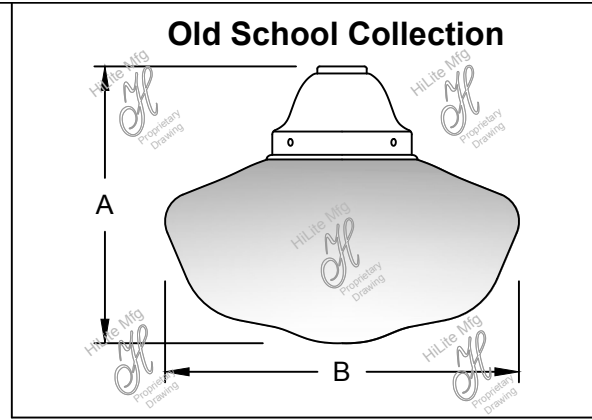

Fixture No.	Fixture Color	Glass Color	Mounting	Mounting Color	Wattage/Lamp options	Ballast	Voltage
H-93708 ⁽¹⁾	Standard	OP (Opal)	Cord Options ⁽²⁾ CB8 (8' Bk Cord) CW8 (8' Wht Cord) CG8 (8' Gray Mesh Cord)	Standard 91 (Black) 93 (White) 95 (Dk. Grn) 96 (Galv.) BR47 (Rust)	Incandescent (1)(3) (Fixture is standard 100W or 200W. Do not specify.) CFL (1)(3) (Compact Fluorescent) 13/CFL 18/CFL 26/32/42/CFL 26/CFL 32/CFL 42/CFL DMB (Dimmable Ballast for CFL. Add to Part No.) HID (1)(3) (High Intensity Discharge) MH (1)(3) (Metal Halide) 35/MH 50/MH 70/MH 100/MH 150/MH 175/MH HPS (1)(3) (High Pressure Sodium) 50/HPS 70/HPS 100/HPS 150/HPS	Ballast option not available for INC. BCM (Canopy Mount) RB (4) (Remote)	Incandescent (Fixture is standard 120V. Do not specify.) CFL M (Multi 120/277V) HID RB and BCM M (Multi 120/208/240/277V)
H-93710 ⁽¹⁾	91 (Black)		Custom Cord Options ⁽²⁾ CB (Black) CW (White) CG (Gray Mesh) Specify length. Chain Mount Options D (3' chain and 7' wire) Custom Chain Options D Specify chain and wire length. Stem Options ST1/8 or ST1/4 (1/8 or 1/4 IPS Stem) Specify length and canopy. STC-2 (Canopy) STC-2-SL (Stem canopy and swivel) Stem Options (Stem 1/2") ST Specify length and canopy. HSC (Canopy) SMC (Canopy) Flush Mount Options FSTC-2 FSTC-2-SL For specs see pages 321-344.	For all finishes see pages 344-348.	LED See LED specification sheet.	LED See specifications for complete part number.	LED See specifications for complete part number.
H-93712 ⁽¹⁾	93 (White)						
H-93714 ⁽¹⁾	95 (Dk. Grn)						
H-93716 ⁽¹⁾	96 (Galv.)						
H-93718 ⁽¹⁾	BR47 (Rust) BK01, GN20.						
	Upgraded Finishes. 29, 66, 82, 92, 94, 97, 100, 103, 104, 105, 112, 113, 114, 117, 118, 119, 127, 128, 133, 134, 135, 136, 98, 101, 102, 137, 139, 140, 121, 122, 123, 124, 11, 01, 22, 25, 33, 77, 89, 24, 44, 48, 49.						
	For finish specs see pages 344-348.						