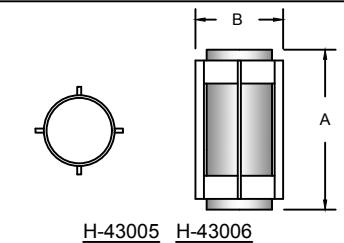

H-43106-B	91	CLR	-	-	1-13/CFL	OBB	M

ORDER EXAMPLE
(USE THIS FORMAT TO PLACE ORDER)

Notes:
(1) H-43106, H-43112, H-43205, and H-43206 available for 2-100W INC and 1-32W CFL.
(2) Socket Bases: INC is medium base. CFL is GX24Q. Suitable for dry location only.

Atlas Collection

H-43011 H-43012