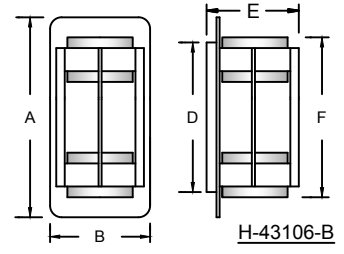

H-43106-B	91	CLR	-	-	1-13/CFL	OBB	M

ORDER EXAMPLE
(USE THIS FORMAT TO PLACE ORDER)

Notes:
(1) H-43106, H-43112, H-43205, and H-43206 available for 2-100W INC and 1-32W CFL.
(2) Socket Bases: INC is medium base. CFL is GX24Q. Suitable for dry location only.

Atlas Collection

H-43011 H-43012