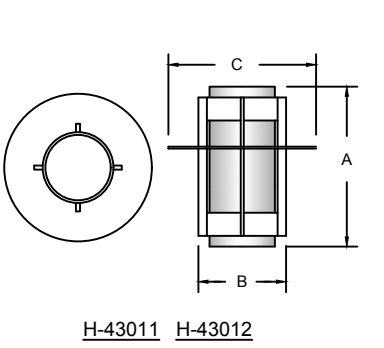

H-43106-B	91	CLR	-	-	1-13/CFL	OBB	M

ORDER EXAMPLE
(USE THIS FORMAT TO PLACE ORDER)

Notes:
(1) H-43106, H-43112, H-43205, and H-43206 available for 2-100W INC and 1-32W CFL.
(2) Socket Bases: INC is medium base. CFL is GX24Q. Suitable for dry location only.

Atlas Collection

H-43011 H-43012