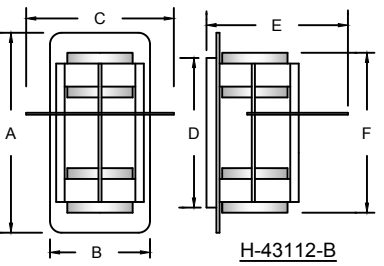

H-43106-B	91	CLR	-	-	1-13/CFL	OBB	M

ORDER EXAMPLE
(USE THIS FORMAT TO PLACE ORDER)

Notes:
(1) H-43106, H-43112, H-43205, and H-43206 available for 2-100W INC and 1-32W CFL.
(2) Socket Bases: INC is medium base. CFL is GX24Q. Suitable for dry location only.

Atlas Collection

H-43011 H-43012