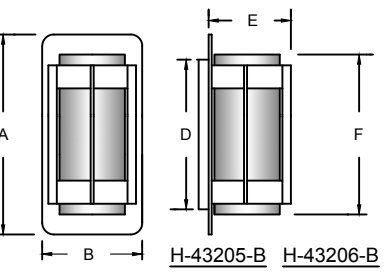

H-43106-B	91	CLR	-	-	1-13/CFL	OBB	M

ORDER EXAMPLE
(USE THIS FORMAT TO PLACE ORDER)

Notes:
(1) H-43106, H-43112, H-43205, and H-43206 available for 2-100W INC and 1-32W CFL.
(2) Socket Bases: INC is medium base. CFL is GX24Q. Suitable for dry location only.

Atlas Collection

H-43011 H-43012