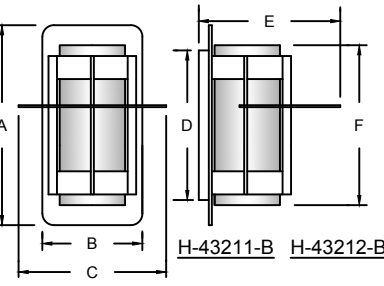

H-43106-B	91	CLR	-	-	1-13/CFL	OBB	M

ORDER EXAMPLE
(USE THIS FORMAT TO PLACE ORDER)

Notes:
(1) H-43106, H-43112, H-43205, and H-43206 available for 2-100W INC and 1-32W CFL.
(2) Socket Bases: INC is medium base. CFL is GX24Q. Suitable for dry location only.

Atlas Collection

H-43011 H-43012