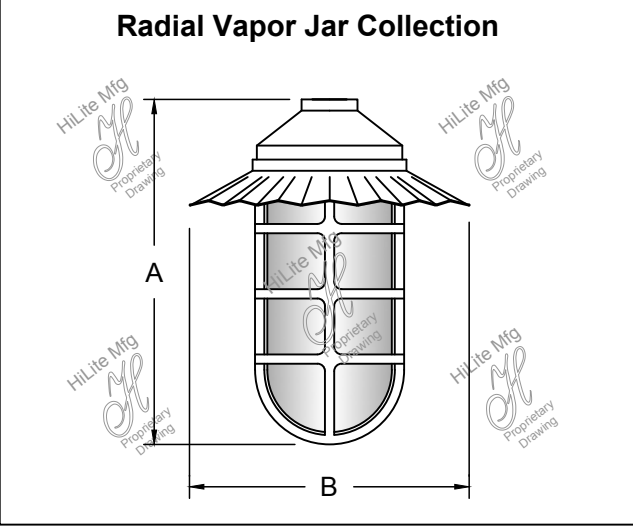

**HI-LITE MFG.
CO., INC.**
13450 Monte Vista Avenue
Chino, California 91710
Telephone: (909) 465-1999
Fax: (909) 465-0907

Job Name: _____
Type: _____
Quantity: _____

Item Number	Height (A)	Width (B)
H-CGU-RS-8	10"	8"
H-CGU-RS-9	10"	9 1/2"
H-LCGU-RS-10	12"	10"
H-LCGU-RS-12	12"	12"

Fixture No.	Fixture Color	Glass Color	Mounting	Mounting Color	Optional Accessories	Accessory Color	Wattage/Lamp options	Ballast	Voltage
H-CGU-RS-8 (1) H-CGU-RS-9 (1) H-LCGU-RS-10 (1) H-LCGU-RS-12 (1)	Standard 91 (Black) 93 (White) 95 (Dk. Grn) 96 (Galv.) BR47 (Rust) BK01, GN20. Upgraded (2) Finishes. 29, 66, 82, 92, 94, 97, 100, 103, 104, 105, 112, 113, 114, 117, 118, 119, 127, 128, 133, 134, 135, 136, 98, 101, 102, 137, 139, 140, 121, 122, 123, 124, 11, 01, 22, 25, 33, 77. 89, 24, 44, 48, 49. For finish specs see pages 344-348.	CLR (Clear) RIB (Clear Ribbed) FR (Frost) RD (Red) BL (Blue) GRN (Green) AM (Amber) AMC (Amber Crackle)	Mounting Options 1/2" 3/4" Cord Options(3) CB8 (8' Blk Cord) CW8 (8' Wht Cord) CG8 (8' Gray Mesh Cord) Custom Cord Options(3) CB__ (Black) CW__ (White) CG__ (Gray Mesh) Specify length. Stem Options (Stem 1/2") __ST Specify length and canopy. HSC (Canopy) SMC (Canopy) Flush Mount Options FHSC FSMC Arm Options B-1 HL-K HL-A HL-U HL-H P-1 HL-C P-3 HL-D For all arms and specs see pages 321-344.	Standard 91 (Black) 93 (White) 95 (Dk. Grn) 96 (Galv.) BR47 (Rust) For all finishes see pages 344-348.	SK (Swivel knuckle) FX (Flexible tubing for cord mounted fixture only) For specs see pages 321-344.	Standard 91 (Black) 93 (White) 95 (Dk. Grn) 96 (Galv.) BR47 (Rust) For all finishes see pages 344-348.	Incandescent (6) (Fixture is standard 100W or 200W. Do not specify.) CFL (6) (Compact Fluorescent) 13/CFL 18/CFL 26/32/42/CFL 26/CFL 32/CFL 42/CFL 57/CFL DMB (Dimmable Ballast for CFL. Add to Part No.) HID (High Intensity Discharge) MH (6) (Metal Halide) 35/MH 50/MH 70/MH 100/MH 150/MH 175/MH HPS (6) (High Pressure Sodium) 50/HPS 70/HPS 100/HPS 150/HPS LED See LED specification sheet.	Ballast option not available for INC. RB(4) (Remote) BCM (Canopy Mount) PLB(5) (Postline) For specs see pages 341-343.	Incandescent (Fixture is standard 120V. Do not specify.) CFL M (Multi 120/277V) HID RB and BCM M (Multi 120/208/ 240/277V) PLB 1 (120V) 2 (277V) LED See specifications for complete part number.

H-CGU-RS-8 - 91 - CLR / 1/2" - 91 / SK - 91 / 13/CFL - BCM - M

ORDER EXAMPLE
(USE THIS FORMAT TO PLACE ORDER)