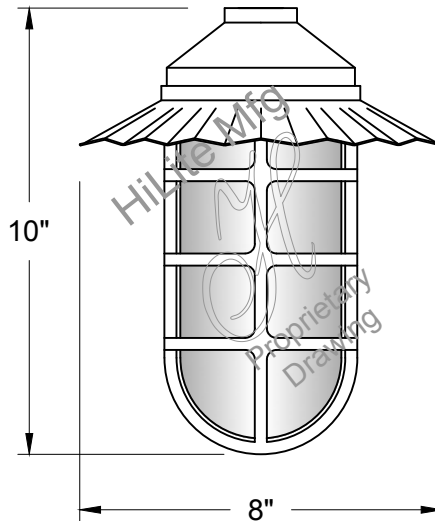

**HI-LITE MFG.
CO., INC**

13450 Monte Vista Avenue
Chino, California 91710
Telephone: (909) 465-1999
Toll Free: (800) 465-0211
Fax: (909) 465-0907
web: www.hilitemfg.com
e-mail: sales@hilitemfg.com

**H-CGU-RS-8
Radial Vapor Jar
Collection**

Job Name: _____
Type: _____
Quantity: _____

FINISH -Offered in exceptional finishes, comprised of: polyester/polished powder coat, baking enamel liquid, raw metal, or galvanized finishes.

Standard Finishes are: 91(Black), 93(White), 95(Dark Green), 96(Galvanized), BR47(Powder Coat Rust), BK01(Black Texture), GN20(Powder Coat Patina).

Upgraded Finishes are: 29, 66, 82, 90, 92, 94, 97, 99, 100, 103, 104, 105, 110, 112, 113, 114, 115, 117, 118, 119, 120, 127, 128, 129, 133, 134, 135, 136, 98, 101, 102, 137, 138, 139, 140, 121, 122, 123, 124, 125, 126, 11, 01, 22, 25, 33, 77, 89, 24, 44, 48, 49.

For interior finish of fixture refer to color chart on pages 344-348.

MOUNTING - Cord, Stem, Arm, and Flush mounting available.

ACCESSORIES - SK(Swivel Knuckle) and FX(Flexible tubing for cord mounted fixture only) available.

LENS OPTION - CLR(Clear), RIB(Clear Ribbed), FR(Frost), RD(Red), BL(Blue), GRN(Green), AM(Amber) and AMC(Amber Crackle) available.

REFLECTOR - Heavy duty, spun shade, aluminum 6061-0 and/or 1100-0, galvanized 22 gauge, steel 20/22 gauge, copper 032/040 and brass 032/040 construction. Dependant on finish.

SOCKETS/LAMPS - Available in:

Incandescent

- rated 100 watt max/120 volt, medium base.

Compact Fluorescent(CFL)

- rated 13/18/26/32 watt max/120/277 volt, GX24Q base.

Metal Halide(MH)

- rated 35/50/70/100 watt max/120/208/240/277 volt, medium base, 4KV socket.

High Pressure Sodium(HPS)

- rated 50/70/100 watt max/120/277 volt, medium base.

Light-Emitted Diode(LED)

-See LED specification sheet.

MADE IN THE U.S.A.

Suitable for wet location.
(Except when cord mounted)