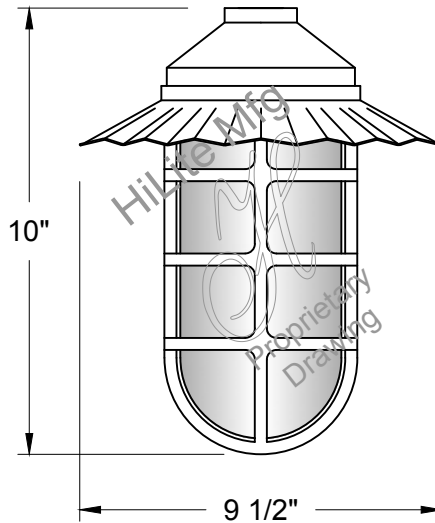

**HI-LITE MFG.
CO., INC**

13450 Monte Vista Avenue
Chino, California 91710
Telephone: (909) 465-1999
Toll Free: (800) 465-0211
Fax: (909) 465-0907
web: www.hilitemfg.com
e-mail: sales@hilitemfg.com

H-CGU-RS-9 Radial Vapor Jar Collection

Job Name: _____
Type: _____
Quantity: _____

FINISH -Offered in exceptional finishes, comprised of: polyester/polished powder coat, baking enamel liquid, raw metal, or galvanized finishes.

Standard Finishes are: 91(Black), 93(White), 95(Dark Green), 96(Galvanized), BR47(Powder Coat Rust), BK01(Black Texture), GN20(Powder Coat Patina).

Upgraded Finishes are: 29, 66, 82, 90, 92, 94, 97, 99, 100, 103, 104, 105, 110, 112, 113, 114, 115, 117, 118, 119, 120, 127, 128, 129, 133, 134, 135, 136, 98, 101, 102, 137, 138, 139, 140, 121, 122, 123, 124, 125, 126, 11, 01, 22, 25, 33, 77, 89, 24, 44, 48, 49.

For interior finish of fixture refer to color chart on pages 344-348.

MOUNTING - Cord, Stem, Arm, and Flush mounting available.

ACCESSORIES - SK(Swivel Knuckle) and FX(Flexible tubing for cord mounted fixture only) available.

LENS OPTION - CLR(Clear), RIB(Clear Ribbed), FR(Frost), RD(Red), BL(Blue), GRN(Green), AM(Amber) and AMC(Amber Crackle) available.

REFLECTOR - Heavy duty, spun shade, aluminum 6061-0 and/or 1100-0, galvanized 22 gauge, steel 20/22 gauge, copper 032/040 and brass 032/040 construction. Dependant on finish.

SOCKETS/LAMPS - Available in:

Incandescent

- rated 100 watt max/120 volt, medium base.

Compact Fluorescent(CFL)

- rated 13/18/26/32 watt max/120/277 volt, GX24Q base.

Metal Halide(MH)

- rated 35/50/70/100 watt max/120/208/240/277 volt, medium base, 4KV socket.

High Pressure Sodium(HPS)

- rated 50/70/100 watt max/120/277 volt, medium base.

Light-Emitted Diode(LED)

-See LED specification sheet.

MADE IN THE U.S.A.

Suitable for wet location.
(Except when cord mounted)