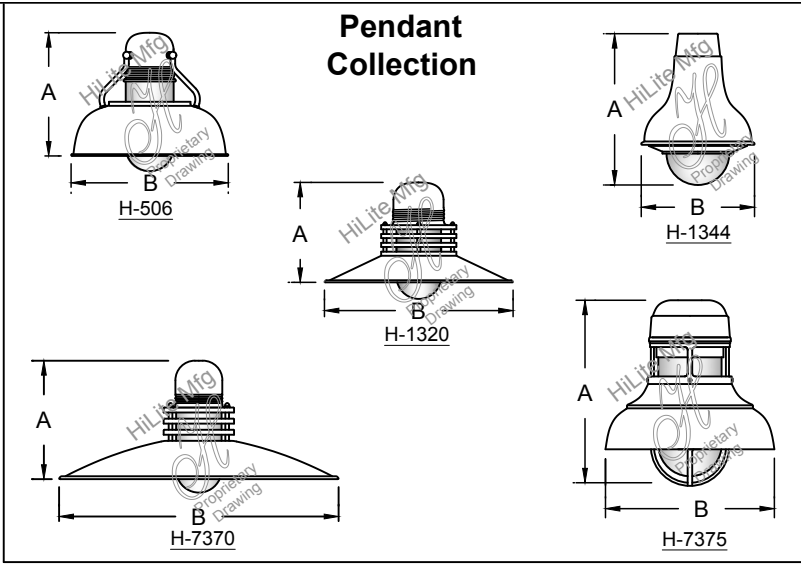

Fixture No.	Fixture Color	Glass Color	Mounting	Mounting Color	Optional Accessories	Accessory Color	Wattage/Lamp options	Ballast	Voltage
H-506 (1)	Standard (2) 91 (Black) 93 (White)	CLR (Clear)	Mounting Options 1/2" 3/4"	Standard 91 (Black) 93 (White) 95 (Dk. Grn) 96 (Galv.) BR47 (Rust)	SK (Swivel knuckle) FX (Flexible tubing for cord mounted fixture only)	Standard 91 (Black) 93 (White) 95 (Dk. Grn) 96 (Galv.) BR47 (Rust)	Incandescent (1) (6) (Fixture is standard 100W or 200W. Do not specify) CFL (6) (Compact Fluorescent) 13/CFL 18/CFL 26/32/42/CFL 26/CFL 32/CFL 42/CFL 57/CFL DMB (Dimmable Ballast for CFL. Add to Part No.) HID (High Intensity Discharge) MH (6) (Metal Halide) 35/MH 50/MH 70/MH 100/MH 150/MH 175/MH HPS (6) (High Pressure Sodium) 50/HPS 70/HPS 100/HPS 150/HPS	Ballast option not available for INC. RB (4) (Remote) BCM (Canopy Mount) PLB (5) (Postline ballast) For specs see pages 340-341.	Incandescent 1 (120V) CFL M (Multi 120/277V) HID RB and BCM M (Multi 120/208/240/277V) PLB 1 (120V) 2 (277V)
H-1344 (1)	95 (Dk. Grn) 96 (Galv.) BR47 (Rust) BR47 (Rust)	RIB (Clear Ribbed)	Cord Options (3) CB8 (8' Blk Cord) CW8 (8' Wht Cord) CG8 (8' Gray Mesh Cord)	For all finishes see pages 343-346.	For H-1320 and H-7370 only CAL (Clear Acrylic Layer) BAL (Blue Acrylic Layer) RAL (Red Acrylic Layer) GNAL (Green Acrylic Layer)	For all finishes see pages 343-346.			
H-1320 (1)	Upgraded Finishes. 29, 66, 82, 92, 94, 97, 100, 103, 104, 105, 112, 113, 114, 117, 118, 119, 127, 128, 133, 134, 135, 136, 139, 140, 98, 101, 102, 137, 121, 122, 123, 124, 11, 01, 22, 25, 33, 77, 89, 24, 44, 48, 49, 15, 16.	FR (Frost) RD (Red) BL (Blue) GRN (Green) AM (Amber) AMC (Amber Crackle)	Custom Cord Options (3) CB (Black) CW (White) CG (Gray Mesh) Specify length. Stem Options (Stem 1/2") ST Specify length and canopy HSC (Canopy) SMC (Canopy) Flush Mount Options FHSC FSMC Arm Options B-1 HL-K HL-A HL-U HL-H P-1 HL-C P-3 HL-D For all arms and specs see pages 319-342.		For specs see pages 334-342.				
H-7370 (1)	For finish specs see pages 344-348.								
H-7375 (1)									