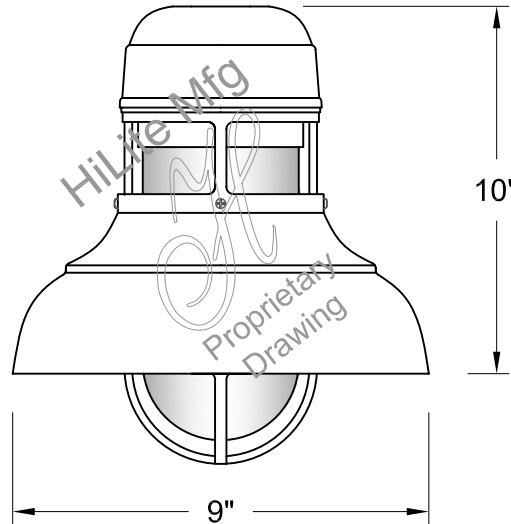

H-7375 Pendant Collection

Job Name:
Type:
Quantity:

HI-LITE MFG. CO., INC

13450 Monte Vista Avenue
Chino, California 91710
Telephone: (909) 465-1999
Toll Free: (800) 465-0211
Fax: (909) 465-0907
web: www.hilitemfg.com
e-mail: sales@hilitemfg.com

FINISH -Offered in exceptional finishes, comprised of: polyester/polished powder coat, baking enamel liquid, raw metal, or galvanized finishes.

Standard Finishes are: 91(Black), 93(White), 95(Dark Green), 96(Galvanized), BR47(Powder Coat Rust), BK01(Black Texture), GN20(Powder Coat Patina).

Upgraded Finishes are: 29, 66, 82, 90, 92, 94, 97, 99, 100, 103, 104, 105, 110, 112, 113, 114, 115, 117, 118, 119, 120, 127, 128, 129, 133, 134, 135, 136, 138, 139, 140, 98, 101, 102, 137, 121, 122, 123, 124, 125, 126, 11, 01, 22, 25, 33, 77, 89, 24, 44, 48, 49, 15, 16.

For interior finish of fixture refer to color chart on pages 344-348.

MOUNTING - Stem, Cord, Arm and Flush mounting available.

ACCESSORIES - SK(Swivel Knuckle) and FX(Flexible tubing for cord mounted fixture only) available.

LENS OPTION - CLR(Clear), RIB(Clear Ribbed), FR(Frost), RD(Red), BL(Blue), GRN(Green), AM(Amber), and AMC(Amber Crackle) available.

REFLECTOR - Heavy duty, spun shade, aluminum 6061-0 and/or 1100-0, galvanized 22 gauge, steel 20/22 gauge, copper 032/040 and brass 032/040 construction. Dependant on finish.

SOCKETS/LAMPS - Available in:

Incandescent

- rated 100 watt max/120 volt, medium base.

Compact Fluorescent(CFL)

- rated 13/18/26/32 watt max/120/277 volt, GX24Q base.

Metal Halide(MH)

- rated 35/50/70/100 watt max/120/208/240/277 volt, medium base, 4KV socket.

High Pressure Sodium(HPS)

- rated 50/70/100 watt max/120/277 volt, medium base.

Light-Emitted Diode(LED)

-See LED specification sheet.

MADE IN THE U.S.A.

Suitable for wet location.
(Except when cord mounted)