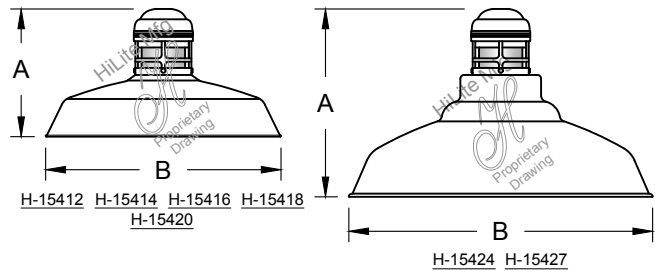

Item Number	Height (A)	Width (B)
H-15412	8"	12"
H-15414	9 1/2"	14"
H-15416	10-1/2"	16"
H-15418	10 3/4"	18"
H-15420	11"	20"
H-15424	16"	24"
H-15427	18"	27"

Fixture No.	Fixture Color	Glass Color	Mounting	Mounting Color	Optional Accessories	Accessory Color	Wattage/Lamp options	Ballast	Voltage
H-15412 ⁽¹⁾	Standard ⁽²⁾	CLR (Clear)	Mounting Options	Standard	SK (Swivel knuckle)	Standard	Incandescent ⁽⁶⁾	Ballast option not available for INC.	Incandescent (Fixture is standard 120V. Do not specify.)
H-15414 ⁽¹⁾	91 (Black)	RIB (Clear Ribbed)	1/2"	91 (Black)	FX (Flexible tubing for cord mounted fixture only)	91 (Black)	(Fixture is standard 100W or 200W. Do not specify.)	RB ⁽⁴⁾ (Remote)	CFL M (Multi 120/277V)
H-15416 ⁽¹⁾	93 (White)	FR (Frost)	3/4"	93 (White)	For all finishes see pages 344-348.	93 (White)	CFL ⁽⁶⁾ (Compact Fluorescent)	BCM (Canopy Mount)	HID RB and BCM M (Multi 120/208/240/277V)
H-15418 ⁽¹⁾	95 (Dk. Grn)	RD (Red)	Cord Options ⁽³⁾	95 (Dk. Grn)	For specs see pages 321-344.	95 (Dk. Grn)	13/CFL	PLB ⁽⁵⁾ (Postline)	PLB 1 (120V) 2 (277V)
H-15420 ⁽¹⁾	96 (Galv.)	BL (Blue)	CB8 (8' Blk Cord) CW8 (8' Wht Cord) CG8 (8' Gray Mesh Cord)	96 (Galv.)		96 (Galv.)	18/CFL	For specs see pages 341-343.	
H-15424 ⁽¹⁾	BR47 (Rust)	GRN (Green)	Custom Cord Options ⁽³⁾	BR47 (Rust)		BR47 (Rust)	26/32/42/CFL		
H-15427 ⁽¹⁾	BK01, GN20.	AM (Amber)	CB (Black) CW (White) CG (Gray Mesh) Specify length.	For all finishes see pages 344-348.			26/CFL		
	Upgraded ⁽²⁾ Finishes. 29, 66, 82, 92, 94, 97, 100, 103, 104, 105, 112, 113, 114, 117, 118, 119, 127, 128, 133, 134, 135, 136, 98, 101, 102, 137, 139, 140, 121, 122, 123, 124, 11, 01, 22, 25, 33, 77, 89, 24, 44, 48, 49.	AMC (Amber Crackle)	Stem Options (Stem 1/2") ____ ST Specify length and canopy. HSC (Canopy) SMC (Canopy)				42/CFL		
	For finish specs see pages 344-348.		Flush Mount Options FHSC FSMC				57/CFL		
			Arm Options B-1 HL-K HL-A HL-U HL-H P-1 HL-C P-3 HL-D				DIMB (Dimmable Ballast for CFL. Add to Part No.)		
			For all arms and specs see pages 321-344.				HID (High Intensity Discharge)		
							MH ⁽⁶⁾ (Metal Halide) 35/MH 50/MH 70/MH 100/MH 150/MH 175/MH		
							HPS ⁽⁶⁾ (High Pressure Sodium) 50/HPS 70/HPS 100/HPS 150/HPS		
							LED See LED specification sheet.	LED See specifications for complete part number.	LED See specifications for complete part number.