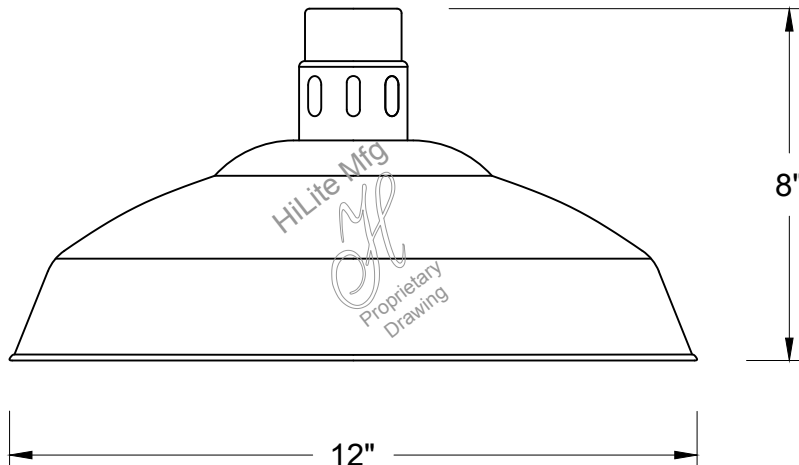

**HI-LITE MFG.
CO., INC**

13450 Monte Vista Avenue
Chino, California 91710
Telephone: (909) 465-1999
Toll Free: (800) 465-0211
Fax: (909) 465-0907
web: www.hilitemfg.com
e-mail: sales@hilitemfg.com

H-15612 Vented Warehouse Shade Collection

Job Name:	_____
Type:	_____
Quantity:	_____

FINISH -Multi-stage pretreatment procedure using materials of polyester/polished powder coat, baking enamel liquid, raw metals, and galvanized finishes.

Standard Finishes are: 91(Black), 93(White), 95(Dark Green), 96(Galvanized), BR47(Powder Coat Rust), BK01(Black Texture), GN20(Powder Coat Patina).

Upgraded Finishes are: 29, 66, 82, 90, 92, 94, 97, 99, 100, 103, 104, 105, 110, 112, 113, 114, 115, 117, 118, 119, 120, 127, 128, 129, 133, 134, 135, 136, 98, 101, 102, 137, 138, 139, 140, 121, 122, 123, 124, 125, 126, 11, 01, 22, 25, 33, 77, 89, 24, 44, 48, 49, 15, 16.

(Custom finishes available).

For interior finish of fixture refer to color chart on pages 344-348.

MOUNTING - Cord, Stem, Arm, and Flush mounting available.

ACCESSORIES - CGU(Cast Guard and Glass), LCGU(Large Cast Guard and Glass), WGU(Wire Guard and Glass), LWGU(Large Wire Guard and Glass), ARN(Acorn Globe), LARN(Large Acorn Globe), WGR(Wire Guard), SK(Swivel Knuckle) and FX(Flexible tubing for cord mounted fixture only) available.

REFLECTOR - Heavy duty, spun shade, aluminum 6061-0 and/or 1100-0, galvanized 22 gauge, steel 20/22 gauge, copper 032/040 and brass 032/040 construction. Dependant on finish.

SOCKETS/LAMPS - Available in:

Incandescent

- rated 200 watt max/120 volt, medium base.

Compact Fluorescent(CFL)

- rated 13/18/26/32/42/57 watt max/120/277 volt, GX24Q base.

Metal Halide(MH)

- rated 35/50/70/100/150/175 watt max/120/208/240/277 volt, medium base, 4KV socket.

High Pressure Sodium(HPS)

- rated 50/70/100/150 watt max/120/277 volt, medium base.

Light-Emitted Diode(LED)

-See LED specification sheet.

MADE IN THE U.S.A.

Suitable for wet location.
(Except when cord mounted)