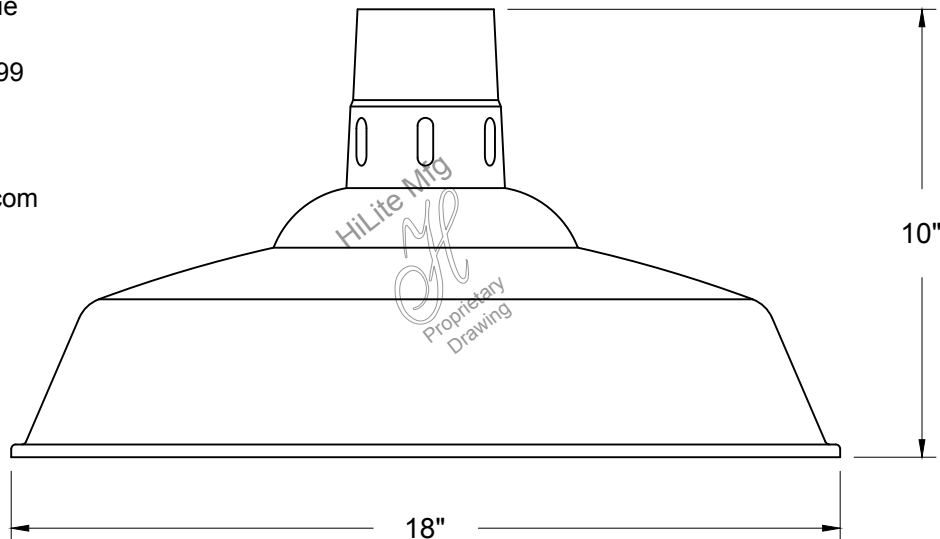

**HI-LITE MFG.
CO., INC**

13450 Monte Vista Avenue
Chino, California 91710
Telephone: (909) 465-1999
Toll Free: (800) 465-0211
Fax: (909) 465-0907
web: www.hilitemfg.com
e-mail: sales@hilitemfg.com

H-15618 Vented Warehouse Shade Collection

Job Name:	_____
Type:	_____
Quantity:	_____

FINISH -Multi-stage pretreatment procedure using materials of polyester/polished powder coat, baking enamel liquid, raw metals, and galvanized finishes.

Standard Finishes are: 91(Black), 93(White), 95(Dark Green), 96(Galvanized), BR47(Powder Coat Rust), BK01(Black Texture), GN20(Powder Coat Patina).

Upgraded Finishes are: 29, 66, 82, 90, 92, 94, 97, 99, 100, 103, 104, 105, 110, 112, 113, 114, 115, 117, 118, 119, 120, 127, 128, 129, 133, 134, 135, 136, 98, 101, 102, 137, 138, 139, 140, 121, 122, 123, 124, 125, 126, 11, 01, 22, 25, 33, 77, 89, 24, 44, 48, 49, 15, 16.

(Custom finishes available).

For interior finish of fixture refer to color chart on pages 344-348.

MOUNTING - Cord, Stem, Arm, and Flush mounting available.

ACCESSORIES - CGU(Cast Guard and Glass), LCGU(Large Cast Guard and Glass), WGU(Wire Guard and Glass), LWGU(Large Wire Guard and Glass), ARN(Acorn Globe), LARN(Large Acorn Globe), WGR(Wire Guard), SK(Swivel Knuckle) and FX(Flexible tubing for cord mounted fixture only) available.

REFLECTOR - Heavy duty, spun shade, aluminum 6061-0 and/or 1100-0, galvanized 22 gauge, steel 20/22 gauge, copper 032/040 and brass 032/040 construction. Dependant on finish.

SOCKETS/LAMPS - Available in:

Incandescent

- rated 200 watt max/120 volt, medium base.

Compact Fluorescent(CFL)

- rated 13/18/26/32/42/57 watt max/120/277 volt, GX24Q base.

Metal Halide(MH)

- rated 35/50/70/100/150/175 watt max/120/208/240/277 volt, medium base, 4KV socket.

High Pressure Sodium(HPS)

- rated 50/70/100/150 watt max/120/277 volt, medium base.

Light-Emitted Diode(LED)

-See LED specification sheet.

MADE IN THE U.S.A.

Suitable for wet location.
(Except when cord mounted)