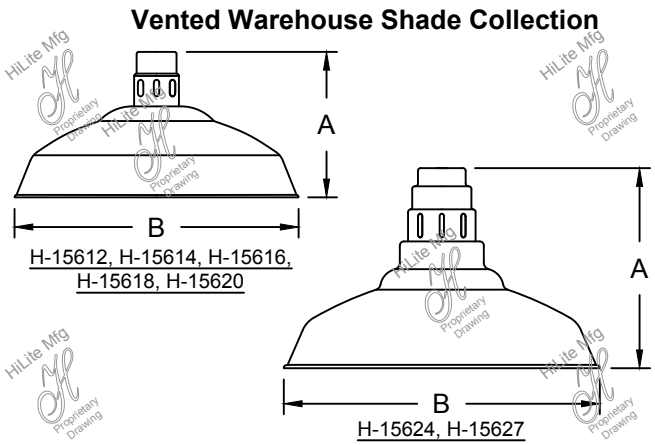

**HI-LITE MFG.
CO., INC.**
13450 Monte Vista Avenue
Chino, California 91710
Telephone: (909) 465-1999
Fax: (909) 465-0907

Item Number	Height (A)	Width (B)
H-15612	8"	12"
H-15614	9"	14"
H-15616	10"	16"
H-15618	10"	18"
H-15620	11"	20"
H-15624	16"	24"
H-15627	17 1/2"	27"

Job Name: _____
Type: _____
Quantity: _____

Fixture No.	Fixture Color	Mounting	Mounting Color	Optional Accessories	Accessory Color	Wattage/Lamp options	Ballast	Voltage
H-15612 H-15614 H-15616 H-15618 H-15620 H-15624 H-15627	Standard (1) 91 (Black) 93 (White) 95 (Dk. Grn) 96 (Galv.) BR47 (Rust) BK01, GN20. Upgraded (1) Finishes. 29, 66, 82, 92, 94, 97, 100, 103, 104, 105, 112, 113, 114, 117, 118, 119, 127, 128, 133, 134, 135, 136, 98, 101, 102, 137, 139, 140, 121, 122, 123, 124, 11, 01, 22, 25, 33, 77, 89, 24, 44, 48, 49, 15, 16. For finish specs see pages 344-348.	Mounting Options 1/2" 3/4" Cord Options⁽²⁾ CB8 (8' Blk Cord) CW8 (8' Wht Cord) CG8 (8' Gray Mesh Cord) Custom Cord Options⁽²⁾ CB (Black) CW (White) CG (Gray Mesh) Specify length. Stem Options (Stem 1/2") ST Specify length and canopy. HSC (Canopy) SMC (Canopy) Flush Mount Options FHSC FSMC Arm Options B-1 HL-K HL-A HL-U HL-H P-1 HL-C P-3 HL-D For all arms and specs see pages 321-344.	Standard 91 (Black) 93 (White) 95 (Dk. Grn) 96 (Galv.) BR47 (Rust) For all finishes see pages 344-348.	CGU (Cast guard & glass) LCGU (Large cast guard & glass) WGU (Wire guard & glass) LWGU (Large wire guard & glass) ARN (Acorn globe) LARN (Large acorn globe) WGR (Wire guard) SK (Swivel knuckle) FX (Flexible tubing for cord mounted fixture only) For specs and glass color see pages 321-344.	Standard 91 (Black) 93 (White) 95 (Dk. Grn) 96 (Galv.) BR47 (Rust) For all finishes see pages 344-348.	Incandescent (6) (Fixture is standard 200W. Do not specify.) CFL (3) (6) (Compact Fluorescent) 13/CFL 18/CFL 26/32/42/CFL 26/CFL 32/CFL 42/CFL 57/CFL DMB (Dimmable Ballast for CFL. Add to Part No.) HID (3) (High Intensity Discharge) MH (3) (6) (Metal Halide) 35/MH 50/MH 70/MH 100/MH 150/MH 175/MH HPS (3) (6) (High Pressure Sodium) 50/HPS 70/HPS 100/HPS 150/HPS LED See LED specification sheet.	Ballast option not available for INC. RB⁽⁴⁾ (Remote) BCM (Canopy Mount) PLB⁽⁵⁾ (Postline) For specs see pages 341-343.	Incandescent (Fixture is standard 120V. Do not specify.) CFL M (Multi 120/277V) HID RB and BCM M (Multi 120/208/240/277V) PLB 1 (120V) 2 (277V) LED See specifications for complete part number.

H-15612 - 91 / CB8 - 91 / CGU-CLR - 91 / 13/CFL - BCM - M

ORDER EXAMPLE
(USE THIS FORMAT TO PLACE ORDER)

Notes:

1. For interior finish of fixture refer to color chart on pages 344-348.
2. Cord Mounting wattage not to exceed 100 for HID. Gray Mesh Cord not available for HID.
3. Requires Globe Option. (See pages 339-341 for Globe Options)
   Max Wattages for CGU and WGU are 100W INC, 32W CFL and 100W HID.
   Max Wattages for LWGU, LCGU, ARN and LARN are 200W INC, 57W CFL and 175W HID.
4. (RB) Remote Ballast not available for Fluorescent Lamping.
5. (PLB) Post Line Ballast must specify 120V or 277V.
   (PLB) 50W MH requires a 3" dia. pole.
   (PLB) 70W and 100W MH require a 4" dia. pole.
   (PLB) 50W, 70W, 100W and 150W HPS require a 3" dia. pole.
6. Socket Bases: INC and HID are medium base. CFL is GX24Q.