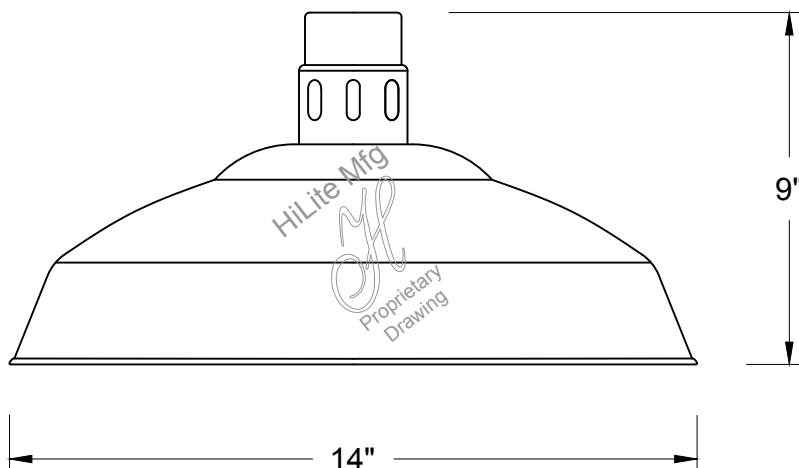

H-15614

Vented Warehouse Shade Collection

Job Name:	_____
Type:	_____
Quantity:	_____

**HI-LITE MFG.
CO., INC**

13450 Monte Vista Avenue
Chino, California 91710
Telephone: (909) 465-1999
Toll Free: (800) 465-0211
Fax: (909) 465-0907
web: www.hilitemfg.com
e-mail: sales@hilitemfg.com

FINISH - Multi-stage pretreatment procedure using materials of polyester/polished powder coat, baking enamel liquid, raw metals, and galvanized finishes.

Standard Finishes are: 91(Black), 93(White), 95(Dark Green), 96(Galvanized), BR47(Powder Coat Rust), BK01(Black Texture), GN20(Powder Coat Patina).

Upgraded Finishes are: 29, 66, 82, 90, 92, 94, 97, 99, 100, 103, 104, 105, 110, 112, 113, 114, 115, 117, 118, 119, 120, 127, 128, 129, 133, 134, 135, 136, 98, 101, 102, 137, 138, 139, 140, 121, 122, 123, 124, 125, 126, 11, 01, 22, 25, 33, 77, 89, 24, 44, 48, 49, 15, 16.

(Custom finishes available).

For interior finish of fixture refer to color chart on pages 344-348.

MOUNTING - Cord, Stem, Arm, and Flush mounting available.

ACCESSORIES - CGU(Cast Guard and Glass), LCGU(Large Cast Guard and Glass), WGU(Wire Guard and Glass), LWGU(Large Wire Guard and Glass), ARN(Acorn Globe), LARN(Large Acorn Globe), WGR(Wire Guard), SK(Swivel Knuckle) and FX(Flexible tubing for cord mounted fixture only) available.

REFLECTOR - Heavy duty, spun shade, aluminum 6061-0 and/or 1100-0, galvanized 22 gauge, steel 20/22 gauge, copper 032/040 and brass 032/040 construction. Dependant on finish.

SOCKETS/LAMPS - Available in:

Incandescent

- rated 200 watt max/120 volt, medium base.

Compact Fluorescent(CFL)

- rated 13/18/26/32/42/57 watt max/120/277 volt, GX24Q base.

Metal Halide(MH)

- rated 35/50/70/100/150/175 watt max/120/208/240/277 volt, medium base, 4KV socket.

High Pressure Sodium(HPS)

- rated 50/70/100/150 watt max/120/277 volt, medium base.

Light-Emitted Diode(LED)

-See LED specification sheet.

MADE IN THE U.S.A.

Suitable for wet location.
(Except when cord mounted)