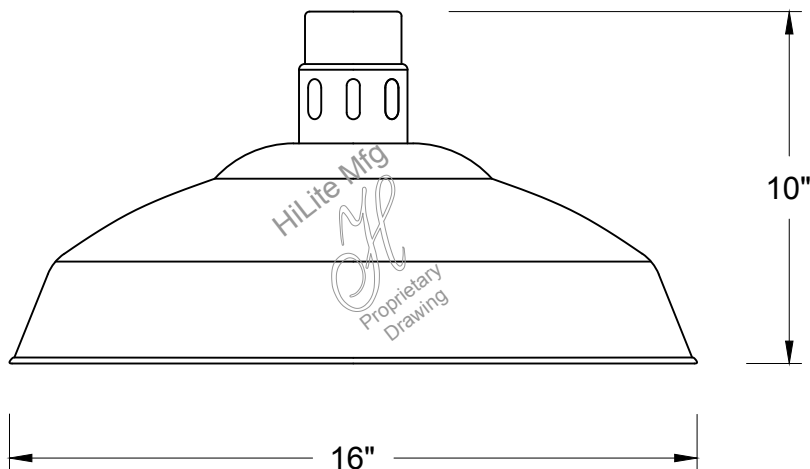

H-15616

Vented Warehouse Shade Collection

Job Name:	_____
Type:	_____
Quantity:	_____

**HI-LITE MFG.
CO., INC**

13450 Monte Vista Avenue
Chino, California 91710
Telephone: (909) 465-1999
Toll Free: (800) 465-0211
Fax: (909) 465-0907
web: www.hilitemfg.com
e-mail: sales@hilitemfg.com

FINISH -Multi-stage pretreatment procedure using materials of polyester/polished powder coat, baking enamel liquid, raw metals, and galvanized finishes.

Standard Finishes are: 91(Black), 93(White), 95(Dark Green), 96(Galvanized), BR47(Powder Coat Rust), BK01(Black Texture), GN20(Powder Coat Patina).

Upgraded Finishes are: 29, 66, 82, 90, 92, 94, 97, 99, 100, 103, 104, 105, 110, 112, 113, 114, 115, 117, 118, 119, 120, 127, 128, 129, 133, 134, 135, 136, 98, 101, 102, 137, 138, 139, 140, 121, 122, 123, 124, 125, 126, 11, 01, 22, 25, 33, 77, 89, 24, 44, 48, 49, 15, 16.

(Custom finishes available).

For interior finish of fixture refer to color chart on pages 344-348.

MOUNTING - Cord, Stem, Arm, and Flush mounting available.

ACCESSORIES - CGU(Cast Guard and Glass), LCGU(Large Cast Guard and Glass), WGU(Wire Guard and Glass), LWGU(Large Wire Guard and Glass), ARN(Acorn Globe), LARN(Large Acorn Globe), WGR(Wire Guard), SK(Swivel Knuckle) and FX(Flexible tubing for cord mounted fixture only) available.

REFLECTOR - Heavy duty, spun shade, aluminum 6061-0 and/or 1100-0, galvanized 22 gauge, steel 20/22 gauge, copper 032/040 and brass 032/040 construction. Dependant on finish.

SOCKETS/LAMPS - Available in:

Incandescent

- rated 200 watt max/120 volt, medium base.

Compact Fluorescent(CFL)

- rated 13/18/26/32/42/57 watt max/120/277 volt, GX24Q base.

Metal Halide(MH)

- rated 35/50/70/100/150/175 watt max/120/208/240/277 volt, medium base, 4KV socket.

High Pressure Sodium(HPS)

- rated 50/70/100/150 watt max/120/277 volt, medium base.

Light-Emitted Diode(LED)

-See LED specification sheet.

MADE IN THE U.S.A.

Suitable for wet location.
(Except when cord mounted)