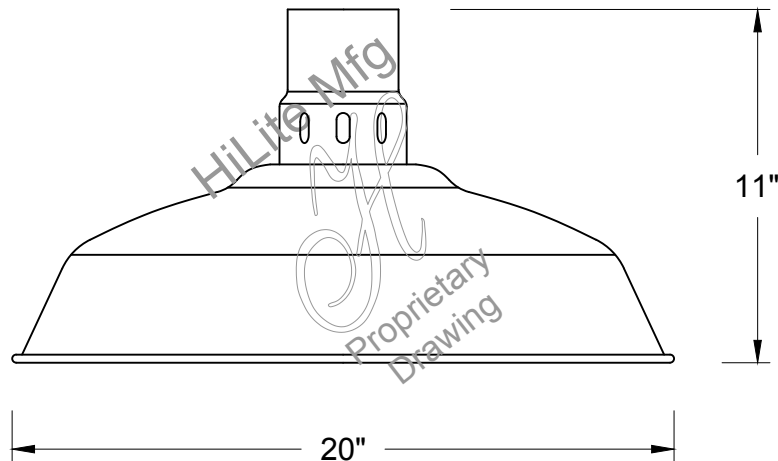

**HI-LITE MFG.
CO., INC**

13450 Monte Vista Avenue
Chino, California 91710
Telephone: (909) 465-1999
Toll Free: (800) 465-0211
Fax: (909) 465-0907
web: www.hilitemfg.com
e-mail: sales@hilitemfg.com

H-15620

Vented Warehouse Shade Collection

Job Name:	_____
Type:	_____
Quantity:	_____

FINISH -Multi-stage pretreatment procedure using materials of polyester/polished powder coat, baking enamel liquid, raw metals, and galvanized finishes.

Standard Finishes are: 91(Black), 93(White), 95(Dark Green), 96(Galvanized), BR47(Powder Coat Rust), BK01(Black Texture), GN20(Powder Coat Patina).

Upgraded Finishes are: 29, 66, 82, 90, 92, 94, 97, 99, 100, 103, 104, 105, 110, 112, 113, 114, 115, 117, 118, 119, 120, 127, 128, 129, 133, 134, 135, 136, 98, 101, 102, 137, 138, 139, 140, 121, 122, 123, 124, 125, 126, 11, 01, 22, 25, 33, 77, 89, 24, 44, 48, 49, 15, 16.

(Custom finishes available).

For interior finish of fixture refer to color chart on pages 344-348.

MOUNTING - Cord, Stem, Arm, and Flush mounting available.

ACCESSORIES - CGU(Cast Guard and Glass), LCGU(Large Cast Guard and Glass), WGU(Wire Guard and Glass), LWGU(Large Wire Guard and Glass), ARN(Acorn Globe), LARN(Large Acorn Globe), WGR(Wire Guard), SK(Swivel Knuckle) and FX(Flexible tubing for cord mounted fixture only) available.

REFLECTOR - Heavy duty, spun shade, aluminum 6061-0 and/or 1100-0, galvanized 22 gauge, steel 20/22 gauge, copper 032/040 and brass 032/040 construction. Dependant on finish.

SOCKETS/LAMPS - Available in:

Incandescent

- rated 200 watt max/120 volt, medium base.

Compact Fluorescent(CFL)

- rated 13/18/26/32/42/57 watt max/120/277 volt, GX24Q base.

Metal Halide(MH)

- rated 35/50/70/100/150/175 watt max/120/208/240/277 volt, medium base, 4KV socket.

High Pressure Sodium(HPS)

- rated 50/70/100/150 watt max/120/277 volt, medium base.

Light-Emitted Diode(LED)

-See LED specification sheet.

MADE IN THE U.S.A.

Suitable for wet location.
(Except when cord mounted)