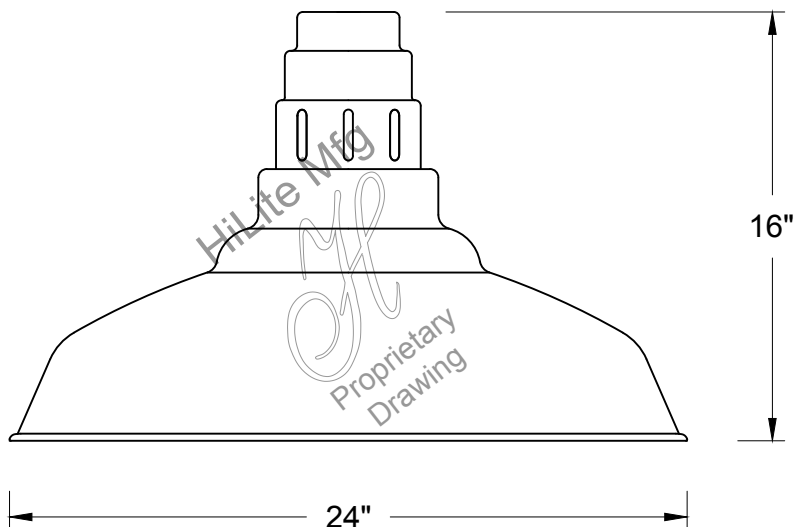

H-15624

Vented Warehouse Shade Collection

Job Name:	_____
Type:	_____
Quantity:	_____

**HI-LITE MFG.
CO., INC**

13450 Monte Vista Avenue
Chino, California 91710
Telephone: (909) 465-1999
Toll Free: (800) 465-0211
Fax: (909) 465-0907
web: www.hilitemfg.com
e-mail: sales@hilitemfg.com

FINISH -Multi-stage pretreatment procedure using materials of polyester/polished powder coat, baking enamel liquid, raw metals, and galvanized finishes.

Standard Finishes are: 91(Black), 93(White), 95(Dark Green), 96(Galvanized), BR47(Powder Coat Rust), BK01(Black Texture), GN20(Powder Coat Patina).

Upgraded Finishes are: 29, 66, 82, 90, 92, 94, 97, 99, 100, 103, 104, 105, 110, 112, 113, 114, 115, 117, 118, 119, 120, 127, 128, 129, 133, 134, 135, 136, 98, 101, 102, 137, 138, 139, 140, 121, 122, 123, 124, 125, 126, 11, 22, 33, 77, 16.

(Custom finishes available).

For interior finish of fixture refer to color chart on pages 344-348.

MOUNTING - Cord, Stem, Arm, and Flush mounting available.

ACCESSORIES - CGU(Cast Guard and Glass), LCGU(Large Cast Guard and Glass), WGU(Wire Guard and Glass), LWGU(Large Wire Guard and Glass), ARN(Acorn Globe), LARN(Large Acorn Globe), WGR(Wire Guard), SK(Swivel Knuckle) and FX(Flexible tubing for cord mounted fixture only) available.

REFLECTOR - Heavy duty, spun shade, aluminum 6061-0 and/or 1100-0, galvanized 22 gauge, steel 20/22 gauge, copper 032/040 and brass 032/040 construction. Dependant on finish.

SOCKETS/LAMPS - Available in:

Incandescent

- rated 200 watt max/120 volt, medium base.

Compact Fluorescent(CFL)

- rated 13/18/26/32/42/57 watt max/120/277 volt, GX24Q base.

Metal Halide(MH)

- rated 35/50/70/100/150/175 watt max/120/208/240/277 volt, medium base, 4KV socket.

High Pressure Sodium(HPS)

- rated 50/70/100/150 watt max/120/277 volt, medium base.

Light-Emitted Diode(LED)

-See LED specification sheet.

MADE IN THE U.S.A.

Suitable for wet location.
(Except when cord mounted)