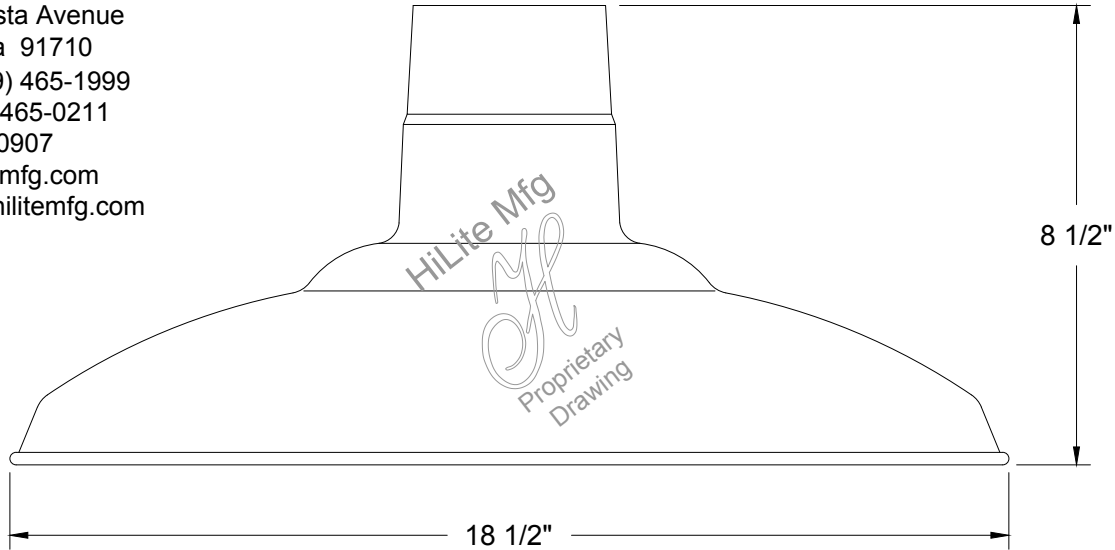

H-15518

Shallow Dome Warehouse Shade Collection

Job Name:	_____
Type:	_____
Quantity:	_____

*HI-LITE MFG.
CO., INC*

13450 Monte Vista Avenue
Chino, California 91710
Telephone: (909) 465-1999
Toll Free: (800) 465-0211
Fax: (909) 465-0907
web: www.hilitemfg.com
e-mail: sales@hilitemfg.com