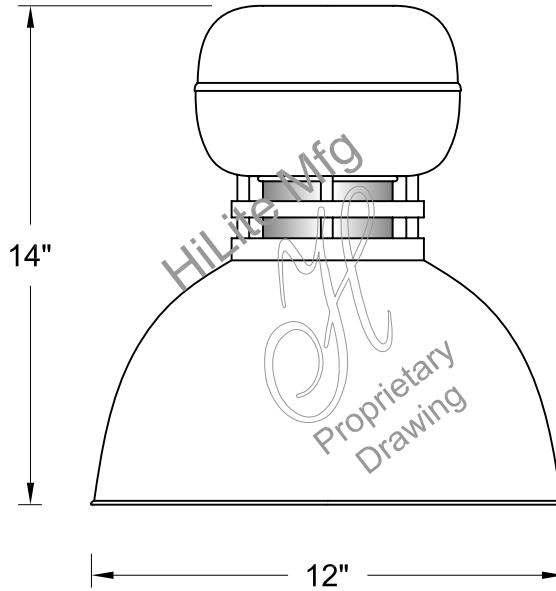

## H-16612 Self Ballasted Deep Bowl Shade Collection

Job Name: \_\_\_\_\_  
Type: \_\_\_\_\_  
Quantity: \_\_\_\_\_

**FINISH** -Multi-stage pretreatment procedure using materials of polyester/polished powder coat, baking enamel liquid, raw metals, and galvanized finishes.