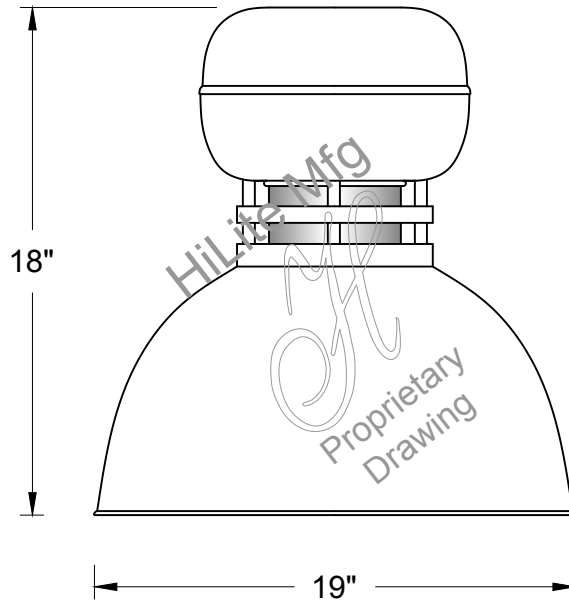

**HI-LITE MFG.
CO., INC**

13450 Monte Vista Avenue
Chino, California 91710
Telephone: (909) 465-1999
Toll Free: (800) 465-0211
Fax: (909) 465-0907
web: www.hilitemfg.com
e-mail: sales@hilitemfg.com

H-16618

Self Ballasted Deep Bowl Shade Collection

Job Name:	_____
Type:	_____
Quantity:	_____

FINISH -Multi-stage pretreatment procedure using materials of polyester/polished powder coat, baking enamel liquid, raw metals, and galvanized finishes.

Standard Finishes are: 91(Black), 93(White), 95(Dark Green), 96(Galvanized), BR47(Powder Coat Rust), BK01(Black Texture), GN20(Powder Coat Patina).

Upgraded Finishes are: 29, 66, 82, 90, 92, 94, 97, 99, 100, 103, 104, 105, 110, 112, 113, 114, 115, 117, 118, 119, 120, 127, 128, 129, 133, 134, 135, 136, 98, 101, 102, 137, 138, 139, 140, 121, 122, 123, 124, 125, 126, 11.

(Custom finishes available).

For interior finish of fixture refer to color chart on pages 344-348.

MOUNTING - Cord, Stem, Arm, and Flush mounting available.

ACCESSORIES - SK(Swivel Knuckle), FX(Flexible Tubing for cord mounted fixture only), CAL(Clear Acrylic Layer), BAL(Blue Acrylic Layer), RAL(Red Acrylic Layer) and GNAL(Green Acrylic Layer) available.

REFLECTOR - Heavy duty, spun shade, aluminum 6061-0 and/or 1100-0, galvanized 22 gauge, steel 20/22 gauge, copper 032/040 and brass 032/040 construction. Dependant on finish.

SOCKETS/LAMPS - Available in:

Incandescent

- rated 200 watt max/120 volt, medium base.

Compact Fluorescent(CFL)

- rated 13/18/26/32/42/57 watt max/120/277 volt, GX24Q base.

Metal Halide(MH)

- rated 35/50/70/100/150/175 watt max/120/208/240/277 volt, medium base, 4KV socket.

High Pressure Sodium(HPS)

- rated 50/70/100/150 watt max/120/277 volt, medium base.

Light-Emitted Diode(LED)

-See LED specification sheet.

ON BOARD BALLAST OPTION(OBB) -

1 - CFL 13 - 57 watt.

LENS OPTION - CLR(Clear), RIB(Clear Ribbed), FR(Frost), RD(Red), BL(Blue), GRN(Green), AM(Amber) and AMC(Amber Crackle) available.

MADE IN THE U.S.A.

Suitable for wet location.
(Except when cord mounted)