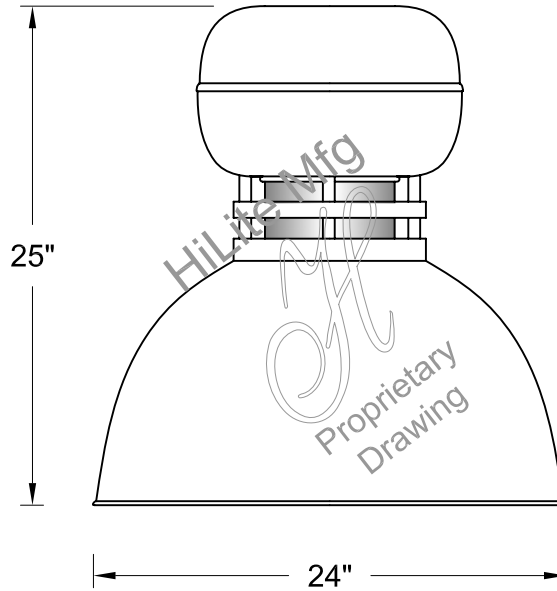

H-16624

Self Ballasted Deep Bowl Shade Collection

Job Name: _____

Type: _____

Quantity: _____

**HI-LITE MFG.
CO., INC**

13450 Monte Vista Avenue
Chino, California 91710
Telephone: (909) 465-1999
Toll Free: (800) 465-0211
Fax: (909) 465-0907
web: www.hilitemfg.com
e-mail: sales@hilitemfg.com