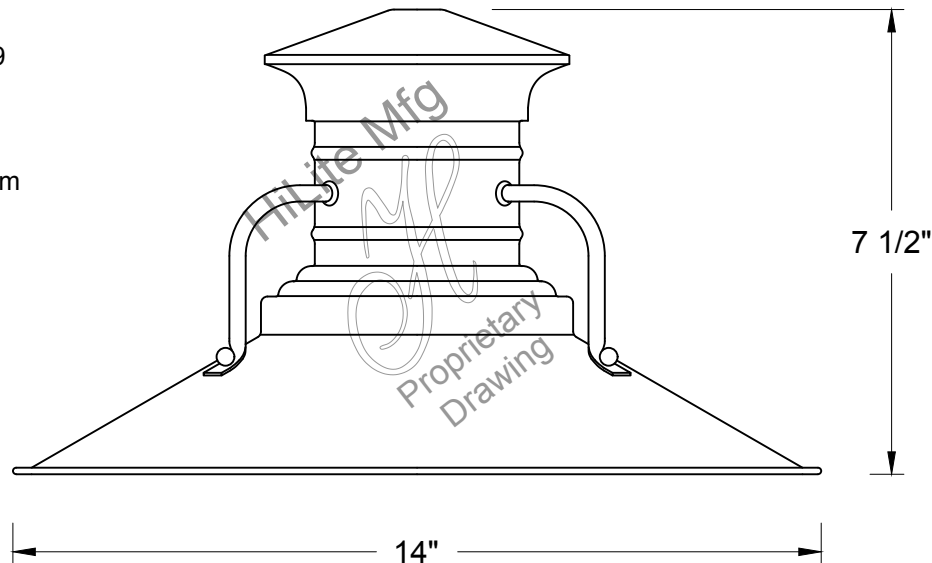

**HI-LITE MFG.
CO., INC**

13450 Monte Vista Avenue
Chino, California 91710
Telephone: (909) 465-1999
Toll Free: (800) 465-0211
Fax: (909) 465-0907
web: www.hilitemfg.com
e-mail: sales@hilitemfg.com

**H-4214
Milkman Collection**

Job Name: _____
Type: _____
Quantity: _____

FINISH -Offered in exceptional finishes, comprised of: polyester/polished powder coat, baking enamel liquid, raw metal, or galvanized finishes.

Standard Finishes are: 91(Black), 93(White), 95(Dark Green), 96(Galvanized), BR47(Powder Coat Rust), BK01(Black Texture), GN20(Powder Coat Patina).

Upgraded Finishes are: 29, 66, 82, 90, 92, 94,97,99, 100, 103, 104, 105, 110, 110, 112, 113, 114, 115, 117, 118, 119, 120, 127, 128, 129, 133, 134, 135, 136, 11, 98, 101, 102, 137, 138, 139, 140, 121, 122, 123, 124, 125, 126, 01, 22, 25, 33, 77, 89, 24, 44, 48, 49, 15, 16, 55.

For interior finish of fixture refer to color chart on pages 344-348.

MOUNTING - Cord, Stem, Arm, and Flush mounting available.

ACCESSORIES - CGU(Cast Guard and Glass), LCGU(Large Cast Guard and Glass), WGU(Wire Guard and Glass), LWGU(Large Wire Guard and Glass) and ARN(Acorn Globe), LARN(Large Acorn Globe), SK(Swivel Knuckle) and FX(Flexible tubing for cord mounted fixture only) available.

REFLECTOR - Heavy duty, spun shade, aluminum 6061-0 and/or 1100-0, galvanized 22 gauge, steel 20/22 gauge, copper 032/040 and brass 032/040 construction. Dependant on finish.

SOCKETS/LAMPS - Available in:
Incandescent
- rated 200 watt max/120 volt, medium base.
Compact Fluorescent(CFL)
- rated 13/18/26/32/42/57 watt max/120/277 volt, GX24Q base.
Metal Halide(MH)
- rated 35/50/70/100/150/175 watt max/120/208/240/277 volt, medium base, 4KV socket.
High Pressure Sodium(HPS)
- rated 50/70/100/150 watt max/120/277 volt, medium base.
Light-Emitted Diode(LED)
-See LED specification sheet.

MADE IN THE U.S.A.

Suitable for wet location.
(Except when cord mounted)