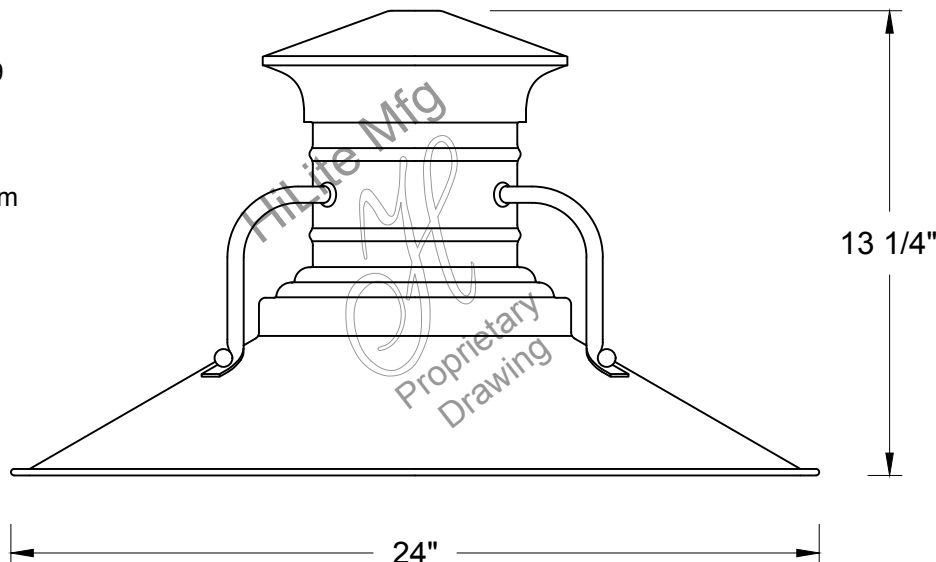

**HI-LITE MFG.
CO., INC**

13450 Monte Vista Avenue
Chino, California 91710
Telephone: (909) 465-1999
Toll Free: (800) 465-0211
Fax: (909) 465-0907
web: www.hilitemfg.com
e-mail: sales@hilitemfg.com

**H-4224
Milkman Collection**

Job Name: _____
Type: _____
Quantity: _____

FINISH -Offered in exceptional finishes, comprised of: polyester/polished powder coat, baking enamel liquid, raw metal, or galvanized finishes.

Standard Finishes are: 91(Black), 93(White), 95(Dark Green), 96(Galvanized), BR47(Powder Coat Rust), BK01(Black Texture), GN20(Powder Coat Patina).

Upgraded Finishes are: 29, 66, 82, 90, 92, 94,97,99, 100, 103, 104, 105, 110, 110, 112, 113, 114, 115, 117, 118, 119, 120, 127, 128, 129, 133, 134, 135, 136, 11, 98, 101, 102, 137, 138, 139, 140, 121, 122, 123, 124, 125, 126, 01, 22, 25, 33, 77, 89, 24, 44, 48, 49, 15, 16, 55.

For interior finish of fixture refer to color chart on pages 344-348.

MOUNTING - Cord, Stem, Arm, and Flush mounting available.

ACCESSORIES - CGU(Cast Guard and Glass), LCGU(Large Cast Guard and Glass), WGU(Wire Guard and Glass), LWGU(Large Wire Guard and Glass) and ARN(Acorn Globe), LARN(Large Acorn Globe), SK(Swivel Knuckle) and FX(Flexible tubing for cord mounted fixture only) available.

REFLECTOR - Heavy duty, spun shade, aluminum 6061-0 and/or 1100-0, galvanized 22 gauge, steel 20/22 gauge, copper 032/040 and brass 032/040 construction. Dependant on finish.

SOCKETS/LAMPS - Available in:
Incandescent
- rated 200 watt max/120 volt, medium base.
Compact Fluorescent(CFL)
- rated 13/18/26/32/42/57 watt max/120/277 volt, GX24Q base.
Metal Halide(MH)
- rated 35/50/70/100/150/175 watt max/120/208/240/277 volt, medium base, 4KV socket.
High Pressure Sodium(HPS)
- rated 50/70/100/150 watt max/120/277 volt, medium base.
Light-Emitted Diode(LED)
-See LED specification sheet.

MADE IN THE U.S.A.

Suitable for wet location.
(Except when cord mounted)